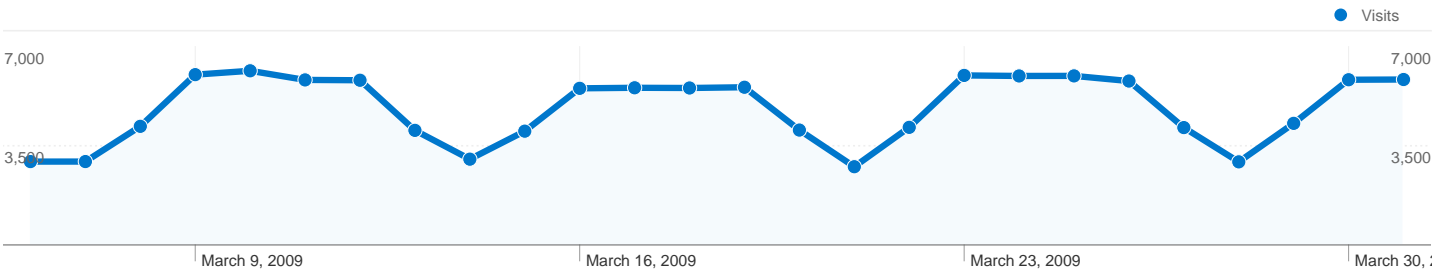

All traffic sources sent a total of 124,817 visits

- 18.24% Direct Traffic
- 24.25% Referring Sites
- 57.52% Search Engines

- **Search Engines**
  71,789.00 (57.52%)
- **Referring Sites**
  30,263.00 (24.25%)
- **Direct Traffic**
  22,765.00 (18.24%)

Top Traffic Sources

Sources	Visits	% visits	Keywords	Visits	% visits
google (organic)	58,544	46.90%	slave songs	704	0.98%
(direct) ((none))	22,765	18.24%	booker t washington	694	0.97%
images.google.com (referral)	7,732	6.19%	slave narratives	618	0.86%
yahoo (organic)	6,490	5.20%	the souls of black folk summary	430	0.60%
en.wikipedia.org (referral)	3,803	3.05%	the souls of black folk	254	0.35%