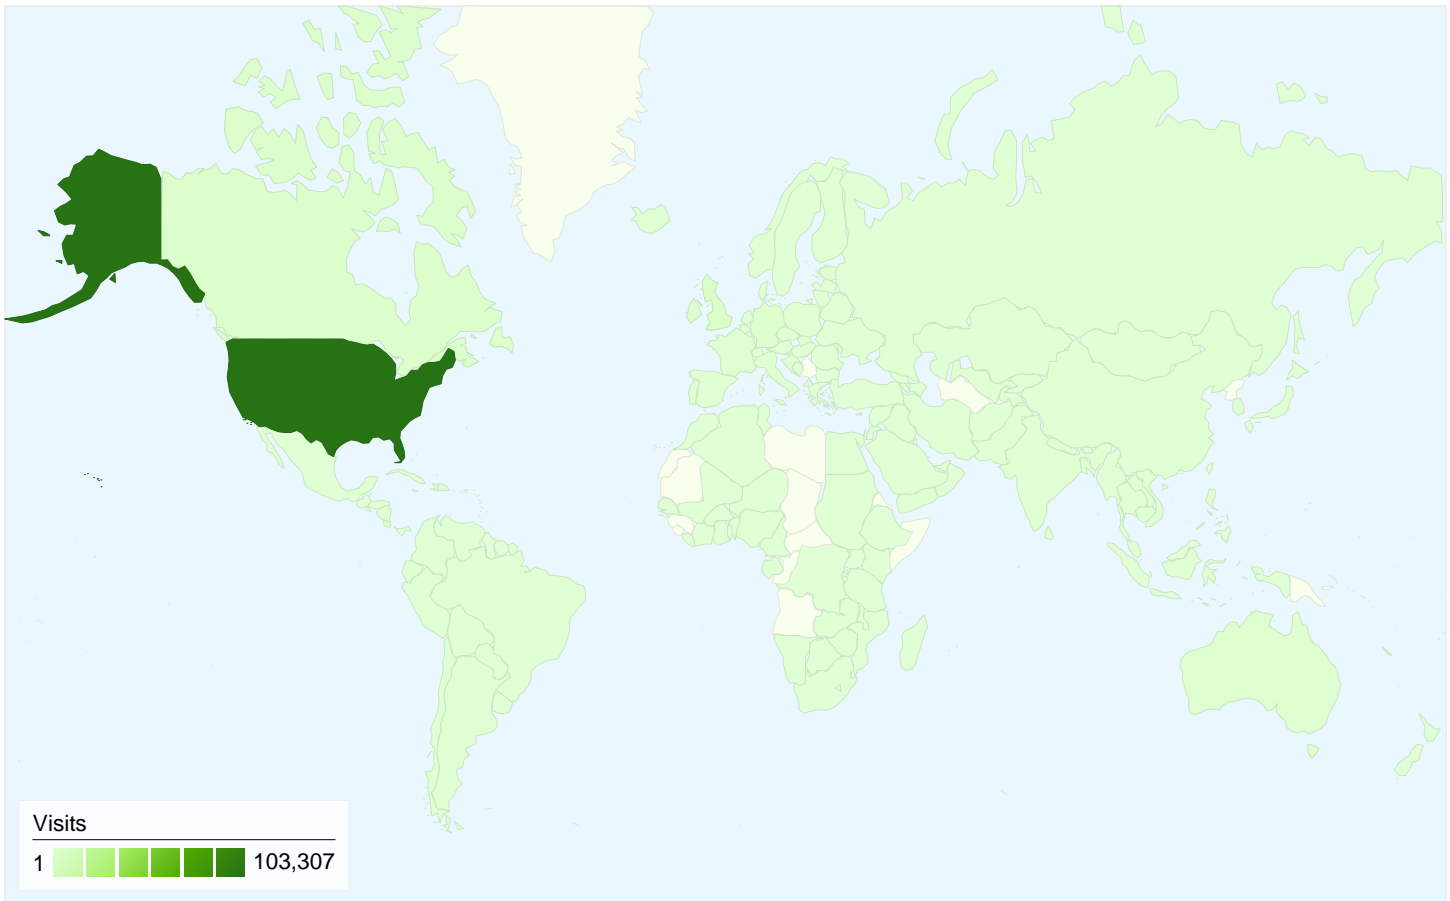

106,092 people visited this site

124,817 Visits

106,092 Absolute Unique Visitors

349,336 Pageviews

2.80 Average Pageviews

00:02:09 Time on Site

64.93% Bounce Rate

84.82% New Visits

All traffic sources sent a total of 124,817 visits

-  18.24% Direct Traffic
-  24.25% Referring Sites
-  57.52% Search Engines

- **Search Engines**
71,789.00 (57.52%)
- **Referring Sites**
30,263.00 (24.25%)
- **Direct Traffic**
22,765.00 (18.24%)

Top Traffic Sources

Sources	Visits	% visits	Keywords	Visits	% visits
google (organic)	58,544	46.90%	slave songs	704	0.98%
(direct) ((none))	22,765	18.24%	booker t washington	694	0.97%
images.google.com (referral)	7,732	6.19%	slave narratives	618	0.86%
yahoo (organic)	6,490	5.20%	the souls of black folk summary	430	0.60%
en.wikipedia.org (referral)	3,803	3.05%	the souls of black folk	254	0.35%

124,817 visits came from 187 countries/territories

Site Usage						
Visits	Pages/Visit	Avg. Time on Site	% New Visits	Bounce Rate		
124,817 % of Site Total: 100.00%	2.80 Site Avg: 2.80 (0.00%)	00:02:09 Site Avg: 00:02:09 (0.00%)	84.89% Site Avg: 84.82% (0.08%)	64.93% Site Avg: 64.93% (0.00%)		
Country/Territory	Visits	Pages/Visit	Avg. Time on Site	% New Visits	Bounce Rate	
United States	103,307	2.84	00:02:15	84.54%	63.93%	
United Kingdom	3,970	2.78	00:02:03	77.93%	64.16%	
Canada	2,659	2.51	00:01:34	88.57%	66.94%	
Ireland	2,004	1.16	00:00:14	98.35%	96.41%	
Germany	1,904	3.46	00:02:49	79.88%	54.67%	
Australia	1,042	2.86	00:02:14	87.91%	68.52%	
France	715	2.66	00:02:02	87.97%	67.55%	
Philippines	641	1.64	00:01:05	92.82%	78.63%	
India	513	2.40	00:01:20	94.74%	73.49%	