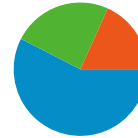

- **Search Engines**
  71,789.00 (57.52%)
- **Referring Sites**
  30,263.00 (24.25%)
- **Direct Traffic**
  22,765.00 (18.24%)

Top Traffic Sources

Sources	Visits	% visits	Keywords	Visits	% visits
google (organic)	58,544	46.90%	slave songs	704	0.98%
(direct) ((none))	22,765	18.24%	booker t washington	694	0.97%
images.google.com (referral)	7,732	6.19%	slave narratives	618	0.86%
yahoo (organic)	6,490	5.20%	the souls of black folk summary	430	0.60%
en.wikipedia.org (referral)	3,803	3.05%	the souls of black folk	254	0.35%