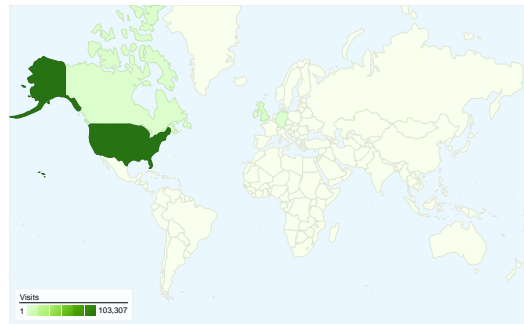

Map Overlay world