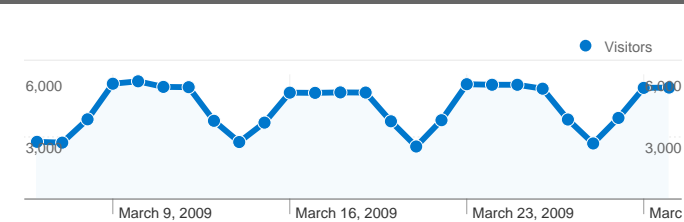

Site Usage

124,817 Visits

64.93% Bounce Rate

349,336 Pageviews

00:02:09 Avg. Time on Site

2.80 Pages/Visit

84.82% % New Visits

Visitors Overview

106,092 people visited this site

124,817 Visits

106,092 Absolute Unique Visitors

349,336 Pageviews

2.80 Average Pageviews

00:02:09 Time on Site

64.93% Bounce Rate

84.82% New Visits

124,817 visits came from 187 countries/territories

Site Usage						
Visits	Pages/Visit	Avg. Time on Site	% New Visits	Bounce Rate		
124,817 % of Site Total: 100.00%	2.80 Site Avg: 2.80 (0.00%)	00:02:09 Site Avg: 00:02:09 (0.00%)	84.89% Site Avg: 84.82% (0.08%)	64.93% Site Avg: 64.93% (0.00%)		
Country/Territory	Visits	Pages/Visit	Avg. Time on Site	% New Visits	Bounce Rate	
United States	103,307	2.84	00:02:15	84.54%	63.93%	
United Kingdom	3,970	2.78	00:02:03	77.93%	64.16%	
Canada	2,659	2.51	00:01:34	88.57%	66.94%	
Ireland	2,004	1.16	00:00:14	98.35%	96.41%	
Germany	1,904	3.46	00:02:49	79.88%	54.67%	
Australia	1,042	2.86	00:02:14	87.91%	68.52%	
France	715	2.66	00:02:02	87.97%	67.55%	
Philippines	641	1.64	00:01:05	92.82%	78.63%	
India	513	2.40	00:01:20	94.74%	73.49%	

China	338	2.40	00:01:34	83.14%	72.78%
					1 - 10 of 187

Pages on this site were viewed a total of 349,336 times

349,336 Pageviews

248,341 Unique Views

64.93% Bounce Rate

Top Content

Pages	Pageviews	% Pageviews
/browse/collections.html	5,292	1.51%
/browse/subject/	3,269	0.94%
/neh/	3,163	0.91%
/csr/index.html/search	2,785	0.80%
/church/duboissouls/summary.html	2,500	0.72%