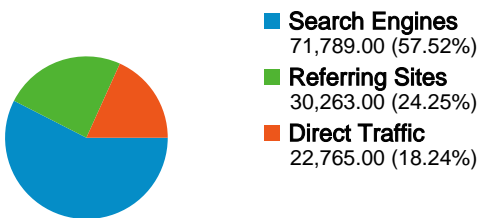

Traffic Sources Overview

Content Overview

Pages	Pageviews	% Pageviews
/browse/collections.html	5,292	1.51%
/browse/subject/	3,269	0.94%
/neh/	3,163	0.91%
/csr/index.html/search	2,785	0.80%
/church/duboisouls/summary.h	2,500	0.72%