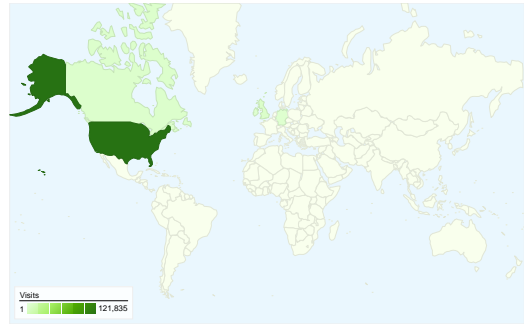

Site Usage

144,048 Visits

64.67% Bounce Rate

411,429 Pageviews

00:02:09 Avg. Time on Site

2.86 Pages/Visit

79.99% % New Visits

Visitors Overview

Visitors
 119,132

Map Overlay world

Traffic Sources Overview

- **Search Engines**
85,192.00 (59.14%)
- **Referring Sites**
33,735.00 (23.42%)
- **Direct Traffic**
25,121.00 (17.44%)

Content Overview

Pages	Pageviews	% Pageviews
/browse/collections.html	5,994	1.46%
/browse/subject/	3,864	0.94%
/church/duboisouls/summary.h	3,589	0.87%
/neh/texts.html	3,383	0.82%
/neh/	3,253	0.79%

All traffic sources sent a total of 144,048 visits

-  17.44% Direct Traffic
-  23.42% Referring Sites
-  59.14% Search Engines

- Search Engines
85,192.00 (59.14%)
- Referring Sites
33,735.00 (23.42%)
- Direct Traffic
25,121.00 (17.44%)

144,048 visits came from 190 countries/territories

Site Usage						
Visits	Pages/Visit	Avg. Time on Site	% New Visits	Bounce Rate		
144,048 % of Site Total: 100.00%	2.86 Site Avg: 2.86 (0.00%)	00:02:09 Site Avg: 00:02:09 (0.00%)	80.05% Site Avg: 79.99% (0.08%)	64.67% Site Avg: 64.67% (0.00%)		
Country/Territory	Visits	Pages/Visit	Avg. Time on Site	% New Visits	Bounce Rate	
United States	121,835	2.91	00:02:12	79.57%	63.61%	
United Kingdom	3,662	2.56	00:02:05	73.46%	67.04%	
Canada	3,031	2.23	00:01:22	85.35%	68.72%	
Ireland	1,945	1.13	00:00:09	99.43%	97.33%	
Germany	1,903	3.35	00:02:02	78.61%	57.86%	
Australia	868	2.43	00:02:33	85.60%	69.70%	
France	786	3.03	00:01:30	85.62%	71.76%	
India	571	1.82	00:01:17	89.32%	76.01%	
Egypt	379	10.34	00:11:36	33.51%	44.59%	