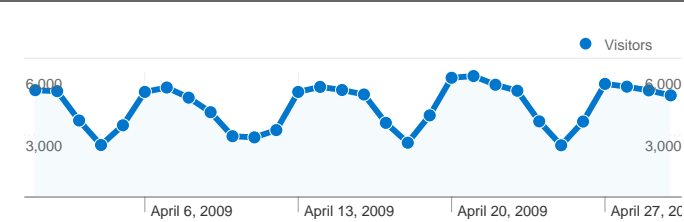

Site Usage

144,048 Visits

64.67% Bounce Rate

411,429 Pageviews

00:02:09 Avg. Time on Site

2.86 Pages/Visit

79.99% % New Visits

Visitors Overview

119,132 people visited this site

144,048 Visits

119,132 Absolute Unique Visitors

411,429 Pageviews

2.86 Average Pageviews

00:02:09 Time on Site

64.67% Bounce Rate

79.99% New Visits

144,048 visits came from 190 countries/territories

Site Usage						
Visits	Pages/Visit	Avg. Time on Site	% New Visits	Bounce Rate		
144,048 % of Site Total: 100.00%	2.86 Site Avg: 2.86 (0.00%)	00:02:09 Site Avg: 00:02:09 (0.00%)	80.05% Site Avg: 79.99% (0.08%)	64.67% Site Avg: 64.67% (0.00%)		
Country/Territory	Visits	Pages/Visit	Avg. Time on Site	% New Visits	Bounce Rate	
United States	121,835	2.91	00:02:12	79.57%	63.61%	
United Kingdom	3,662	2.56	00:02:05	73.46%	67.04%	
Canada	3,031	2.23	00:01:22	85.35%	68.72%	
Ireland	1,945	1.13	00:00:09	99.43%	97.33%	
Germany	1,903	3.35	00:02:02	78.61%	57.86%	
Australia	868	2.43	00:02:33	85.60%	69.70%	
France	786	3.03	00:01:30	85.62%	71.76%	
India	571	1.82	00:01:17	89.32%	76.01%	
Egypt	379	10.34	00:11:36	33.51%	44.59%	

Poland	371	4.39	00:03:10	68.19%	64.42%
					1 - 10 of 190

Pages on this site were viewed a total of 411,429 times

 411,429 Pageviews

 293,053 Unique Views

 64.67% Bounce Rate

Top Content

Pages	Pageviews	% Pageviews
/browse/collections.html	5,994	1.46%
/browse/subject/	3,864	0.94%
/church/duboisouls/summary.html	3,589	0.87%
/neh/texts.html	3,383	0.82%
/neh/	3,253	0.79%