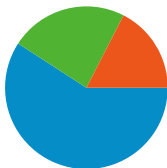

Traffic Sources Overview

- **Search Engines**
  85,192.00 (59.14%)
- **Referring Sites**
  33,735.00 (23.42%)
- **Direct Traffic**
  25,121.00 (17.44%)

Content Overview

Pages	Pageviews	% Pageviews
/browse/collections.html	5,994	1.46%
/browse/subject/	3,864	0.94%
/church/duboisouls/summary.h	3,589	0.87%
/neh/texts.html	3,383	0.82%
/neh/	3,253	0.79%