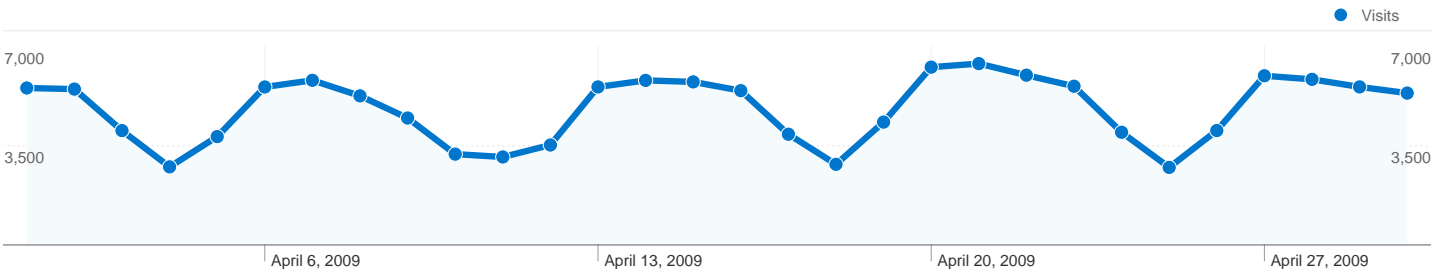

Site Usage

144,048 Visits

64.67% Bounce Rate

411,429 Pageviews

00:02:09 Avg. Time on Site

2.86 Pages/Visit

79.99% % New Visits

Visitors Overview

119,132 people visited this site

144,048 Visits

119,132 Absolute Unique Visitors

411,429 Pageviews

2.86 Average Pageviews

00:02:09 Time on Site

64.67% Bounce Rate

79.99% New Visits

All traffic sources sent a total of 144,048 visits

-  17.44% Direct Traffic
-  23.42% Referring Sites
-  59.14% Search Engines

- Search Engines
85,192.00 (59.14%)
- Referring Sites
33,735.00 (23.42%)
- Direct Traffic
25,121.00 (17.44%)

144,048 visits came from 190 countries/territories

Site Usage						
Visits	Pages/Visit	Avg. Time on Site	% New Visits	Bounce Rate		
144,048 % of Site Total: 100.00%	2.86 Site Avg: 2.86 (0.00%)	00:02:09 Site Avg: 00:02:09 (0.00%)	80.05% Site Avg: 79.99% (0.08%)	64.67% Site Avg: 64.67% (0.00%)		
Country/Territory	Visits	Pages/Visit	Avg. Time on Site	% New Visits	Bounce Rate	
United States	121,835	2.91	00:02:12	79.57%	63.61%	
United Kingdom	3,662	2.56	00:02:05	73.46%	67.04%	
Canada	3,031	2.23	00:01:22	85.35%	68.72%	
Ireland	1,945	1.13	00:00:09	99.43%	97.33%	
Germany	1,903	3.35	00:02:02	78.61%	57.86%	
Australia	868	2.43	00:02:33	85.60%	69.70%	
France	786	3.03	00:01:30	85.62%	71.76%	
India	571	1.82	00:01:17	89.32%	76.01%	
Egypt	379	10.34	00:11:36	33.51%	44.59%	