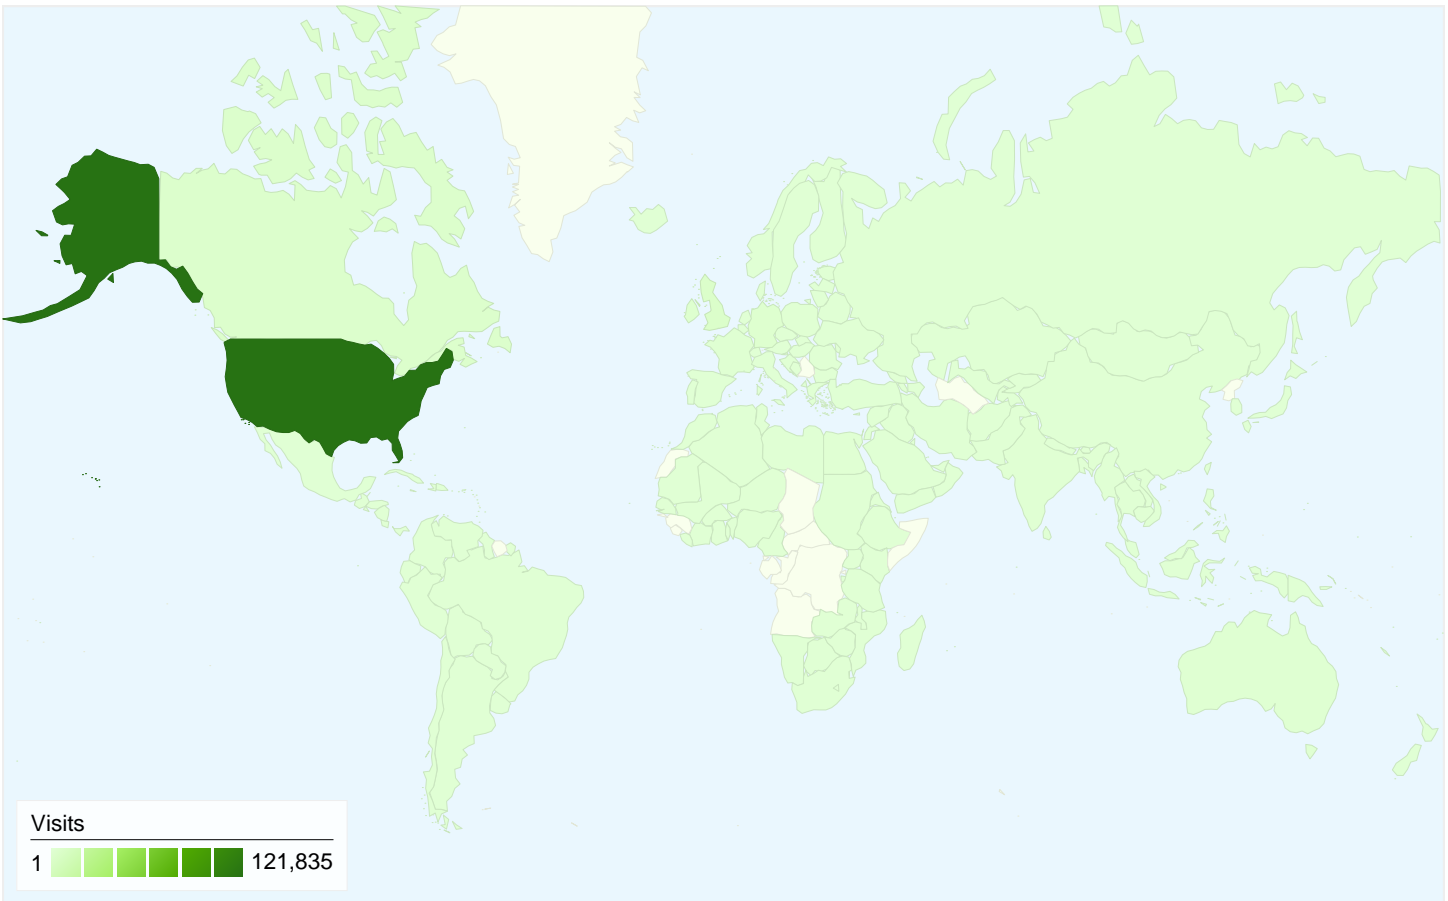

Visitors
 119,132

Map Overlay world

Traffic Sources Overview

- **Search Engines**
85,192.00 (59.14%)
- **Referring Sites**
33,735.00 (23.42%)
- **Direct Traffic**
25,121.00 (17.44%)

Content Overview

Pages	Pageviews	% Pageviews
/browse/collections.html	5,994	1.46%
/browse/subject/	3,864	0.94%
/church/duboisouls/summary.h	3,589	0.87%
/neh/texts.html	3,383	0.82%
/neh/	3,253	0.79%

All traffic sources sent a total of 144,048 visits

-  17.44% Direct Traffic
-  23.42% Referring Sites
-  59.14% Search Engines

- Search Engines
85,192.00 (59.14%)
- Referring Sites
33,735.00 (23.42%)
- Direct Traffic
25,121.00 (17.44%)

Top Traffic Sources

Sources	Visits	% visits	Keywords	Visits	% visits
google (organic)	70,527	48.96%	slave songs	856	1.00%
(direct) ((none))	25,121	17.44%	slave narratives	626	0.73%
images.google.com (referral)	8,067	5.60%	booker t washington	593	0.70%
yahoo (organic)	7,249	5.03%	the souls of black folk summary	519	0.61%
en.wikipedia.org (referral)	3,982	2.76%	the souls of black folk	452	0.53%

144,048 visits came from 190 countries/territories

Site Usage						
Visits	Pages/Visit	Avg. Time on Site	% New Visits	Bounce Rate		
144,048 % of Site Total: 100.00%	2.86 Site Avg: 2.86 (0.00%)	00:02:09 Site Avg: 00:02:09 (0.00%)	80.05% Site Avg: 79.99% (0.08%)	64.67% Site Avg: 64.67% (0.00%)		
Country/Territory	Visits	Pages/Visit	Avg. Time on Site	% New Visits	Bounce Rate	
United States	121,835	2.91	00:02:12	79.57%	63.61%	
United Kingdom	3,662	2.56	00:02:05	73.46%	67.04%	
Canada	3,031	2.23	00:01:22	85.35%	68.72%	
Ireland	1,945	1.13	00:00:09	99.43%	97.33%	
Germany	1,903	3.35	00:02:02	78.61%	57.86%	
Australia	868	2.43	00:02:33	85.60%	69.70%	
France	786	3.03	00:01:30	85.62%	71.76%	
India	571	1.82	00:01:17	89.32%	76.01%	
Egypt	379	10.34	00:11:36	33.51%	44.59%	