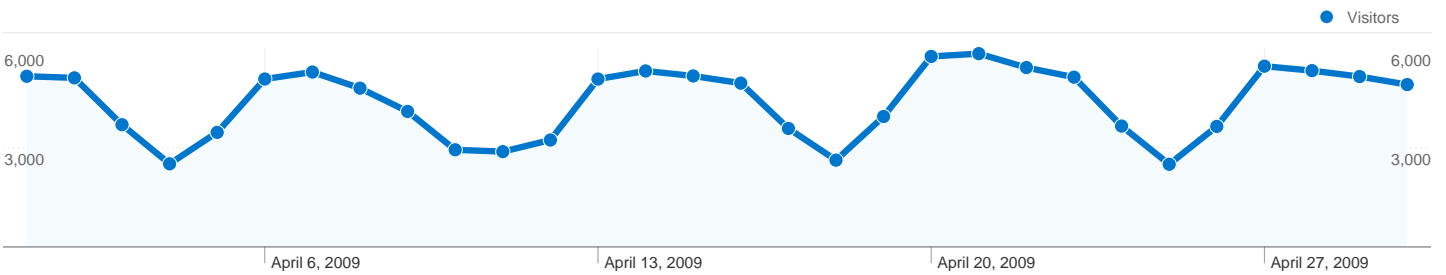

Site Usage

144,048 Visits

64.67% Bounce Rate

411,429 Pageviews

00:02:09 Avg. Time on Site

2.86 Pages/Visit

79.99% % New Visits

Visitors Overview

119,132 people visited this site

144,048 Visits

119,132 Absolute Unique Visitors

411,429 Pageviews

2.86 Average Pageviews

00:02:09 Time on Site

64.67% Bounce Rate

79.99% New Visits

All traffic sources sent a total of 144,048 visits

-  17.44% Direct Traffic
-  23.42% Referring Sites
-  59.14% Search Engines

- Search Engines
85,192.00 (59.14%)
- Referring Sites
33,735.00 (23.42%)
- Direct Traffic
25,121.00 (17.44%)

144,048 visits came from 190 countries/territories

Site Usage						
Visits	Pages/Visit	Avg. Time on Site	% New Visits	Bounce Rate		
144,048 % of Site Total: 100.00%	2.86 Site Avg: 2.86 (0.00%)	00:02:09 Site Avg: 00:02:09 (0.00%)	80.05% Site Avg: 79.99% (0.08%)	64.67% Site Avg: 64.67% (0.00%)		
Country/Territory	Visits	Pages/Visit	Avg. Time on Site	% New Visits	Bounce Rate	
United States	121,835	2.91	00:02:12	79.57%	63.61%	
United Kingdom	3,662	2.56	00:02:05	73.46%	67.04%	
Canada	3,031	2.23	00:01:22	85.35%	68.72%	
Ireland	1,945	1.13	00:00:09	99.43%	97.33%	
Germany	1,903	3.35	00:02:02	78.61%	57.86%	
Australia	868	2.43	00:02:33	85.60%	69.70%	
France	786	3.03	00:01:30	85.62%	71.76%	
India	571	1.82	00:01:17	89.32%	76.01%	
Egypt	379	10.34	00:11:36	33.51%	44.59%	