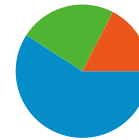

- Search Engines
  85,192.00 (59.14%)
- Referring Sites
  33,735.00 (23.42%)
- Direct Traffic
  25,121.00 (17.44%)

Top Traffic Sources

Sources	Visits	% visits	Keywords	Visits	% visits
google (organic)	70,527	48.96%	slave songs	856	1.00%
(direct) ((none))	25,121	17.44%	slave narratives	626	0.73%
images.google.com (referral)	8,067	5.60%	booker t washington	593	0.70%
yahoo (organic)	7,249	5.03%	the souls of black folk summary	519	0.61%
en.wikipedia.org (referral)	3,982	2.76%	the souls of black folk	452	0.53%