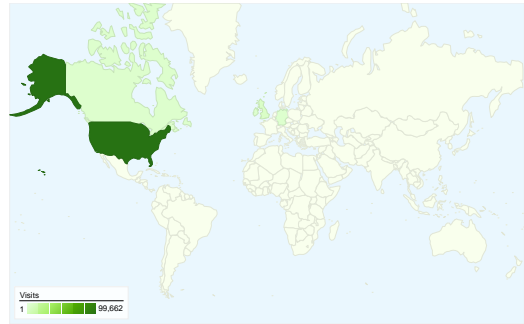

**Site Usage**

**121,692** Visits

**65.98%** Bounce Rate

**339,030** Pageviews

**00:02:03** Avg. Time on Site

**2.79** Pages/Visit

**80.60%** % New Visits

**Visitors Overview**

**Visitors**  
**102,707**

**Map Overlay world**

**Traffic Sources Overview**

- **Search Engines**  
72,915.00 (59.92%)
- **Referring Sites**  
29,832.00 (24.51%)
- **Direct Traffic**  
18,945.00 (15.57%)

All traffic sources sent a total of 121,692 visits

-  15.57% Direct Traffic
-  24.51% Referring Sites
-  59.92% Search Engines

- Search Engines  
72,915.00 (59.92%)
- Referring Sites  
29,832.00 (24.51%)
- Direct Traffic  
18,945.00 (15.57%)

**121,692 visits came from 189 countries/territories**

Site Usage						
Visits	Pages/Visit	Avg. Time on Site	% New Visits	Bounce Rate		
<b>121,692</b> % of Site Total: 100.00%	<b>2.79</b> Site Avg: 2.79 (0.00%)	<b>00:02:03</b> Site Avg: 00:02:03 (0.00%)	<b>80.67%</b> Site Avg: 80.60% (0.08%)	<b>65.98%</b> Site Avg: 65.98% (0.00%)		
Country/Territory	Visits	Pages/Visit	Avg. Time on Site	% New Visits	Bounce Rate	
United States	<b>99,662</b>	2.86	00:02:08	80.26%	64.93%	
United Kingdom	<b>3,833</b>	2.69	00:01:55	75.74%	68.17%	
Canada	<b>2,209</b>	2.72	00:01:39	86.83%	67.59%	
Germany	<b>1,960</b>	3.08	00:02:23	74.85%	56.73%	
Ireland	<b>1,786</b>	1.10	00:00:06	99.38%	97.42%	
Australia	<b>980</b>	1.98	00:01:04	87.24%	73.57%	
France	<b>888</b>	2.40	00:01:14	80.07%	71.17%	
India	<b>575</b>	1.84	00:00:48	90.78%	73.91%	
China	<b>469</b>	1.95	00:01:31	81.02%	74.20%	