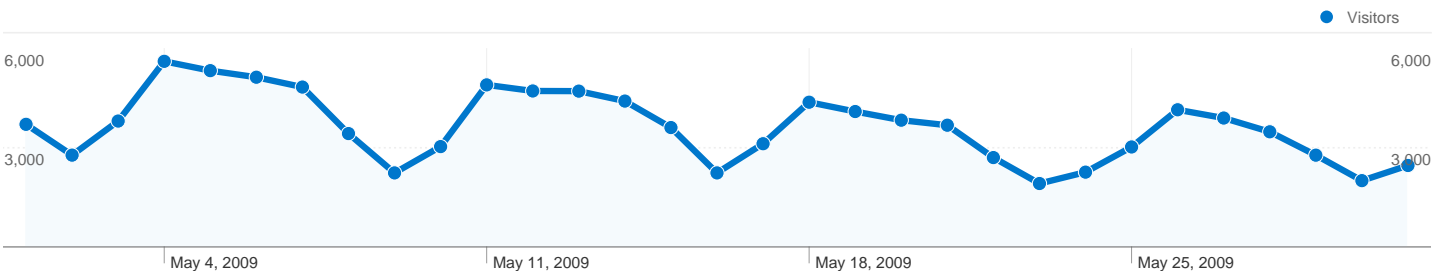

**Site Usage**

**121,692** Visits

**65.98%** Bounce Rate

**339,030** Pageviews

**00:02:03** Avg. Time on Site

**2.79** Pages/Visit

**80.60%** % New Visits

**Visitors Overview**

**Visitors**  
**102,707**

**Map Overlay world**

**Traffic Sources Overview**

- **Search Engines**  
72,915.00 (59.92%)
- **Referring Sites**  
29,832.00 (24.51%)
- **Direct Traffic**  
18,945.00 (15.57%)

## 102,707 people visited this site

121,692 Visits

102,707 Absolute Unique Visitors

339,030 Pageviews

2.79 Average Pageviews

00:02:03 Time on Site

65.98% Bounce Rate

80.60% New Visits

**121,692 visits came from 189 countries/territories**

Site Usage						
Visits	Pages/Visit	Avg. Time on Site	% New Visits	Bounce Rate		
<b>121,692</b> % of Site Total: 100.00%	<b>2.79</b> Site Avg: 2.79 (0.00%)	<b>00:02:03</b> Site Avg: 00:02:03 (0.00%)	<b>80.67%</b> Site Avg: 80.60% (0.08%)	<b>65.98%</b> Site Avg: 65.98% (0.00%)		
Country/Territory	Visits	Pages/Visit	Avg. Time on Site	% New Visits	Bounce Rate	
United States	<b>99,662</b>	2.86	00:02:08	80.26%	64.93%	
United Kingdom	<b>3,833</b>	2.69	00:01:55	75.74%	68.17%	
Canada	<b>2,209</b>	2.72	00:01:39	86.83%	67.59%	
Germany	<b>1,960</b>	3.08	00:02:23	74.85%	56.73%	
Ireland	<b>1,786</b>	1.10	00:00:06	99.38%	97.42%	
Australia	<b>980</b>	1.98	00:01:04	87.24%	73.57%	
France	<b>888</b>	2.40	00:01:14	80.07%	71.17%	
India	<b>575</b>	1.84	00:00:48	90.78%	73.91%	
China	<b>469</b>	1.95	00:01:31	81.02%	74.20%	