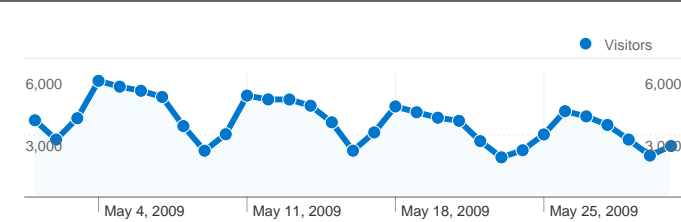

**Site Usage**

**121,692** Visits

**65.98%** Bounce Rate

**339,030** Pageviews

**00:02:03** Avg. Time on Site

**2.79** Pages/Visit

**80.60%** % New Visits

**Visitors Overview**

## 102,707 people visited this site

121,692 Visits

102,707 Absolute Unique Visitors

339,030 Pageviews

2.79 Average Pageviews

00:02:03 Time on Site

65.98% Bounce Rate

80.60% New Visits

All traffic sources sent a total of 121,692 visits

-  15.57% Direct Traffic
-  24.51% Referring Sites
-  59.92% Search Engines

- Search Engines  
72,915.00 (59.92%)
- Referring Sites  
29,832.00 (24.51%)
- Direct Traffic  
18,945.00 (15.57%)

**121,692 visits came from 189 countries/territories**

Site Usage						
Visits	Pages/Visit	Avg. Time on Site	% New Visits	Bounce Rate		
<b>121,692</b> % of Site Total: 100.00%	<b>2.79</b> Site Avg: 2.79 (0.00%)	<b>00:02:03</b> Site Avg: 00:02:03 (0.00%)	<b>80.67%</b> Site Avg: 80.60% (0.08%)	<b>65.98%</b> Site Avg: 65.98% (0.00%)		
Country/Territory	Visits	Pages/Visit	Avg. Time on Site	% New Visits	Bounce Rate	
United States	<b>99,662</b>	2.86	00:02:08	80.26%	64.93%	
United Kingdom	<b>3,833</b>	2.69	00:01:55	75.74%	68.17%	
Canada	<b>2,209</b>	2.72	00:01:39	86.83%	67.59%	
Germany	<b>1,960</b>	3.08	00:02:23	74.85%	56.73%	
Ireland	<b>1,786</b>	1.10	00:00:06	99.38%	97.42%	
Australia	<b>980</b>	1.98	00:01:04	87.24%	73.57%	
France	<b>888</b>	2.40	00:01:14	80.07%	71.17%	
India	<b>575</b>	1.84	00:00:48	90.78%	73.91%	
China	<b>469</b>	1.95	00:01:31	81.02%	74.20%	