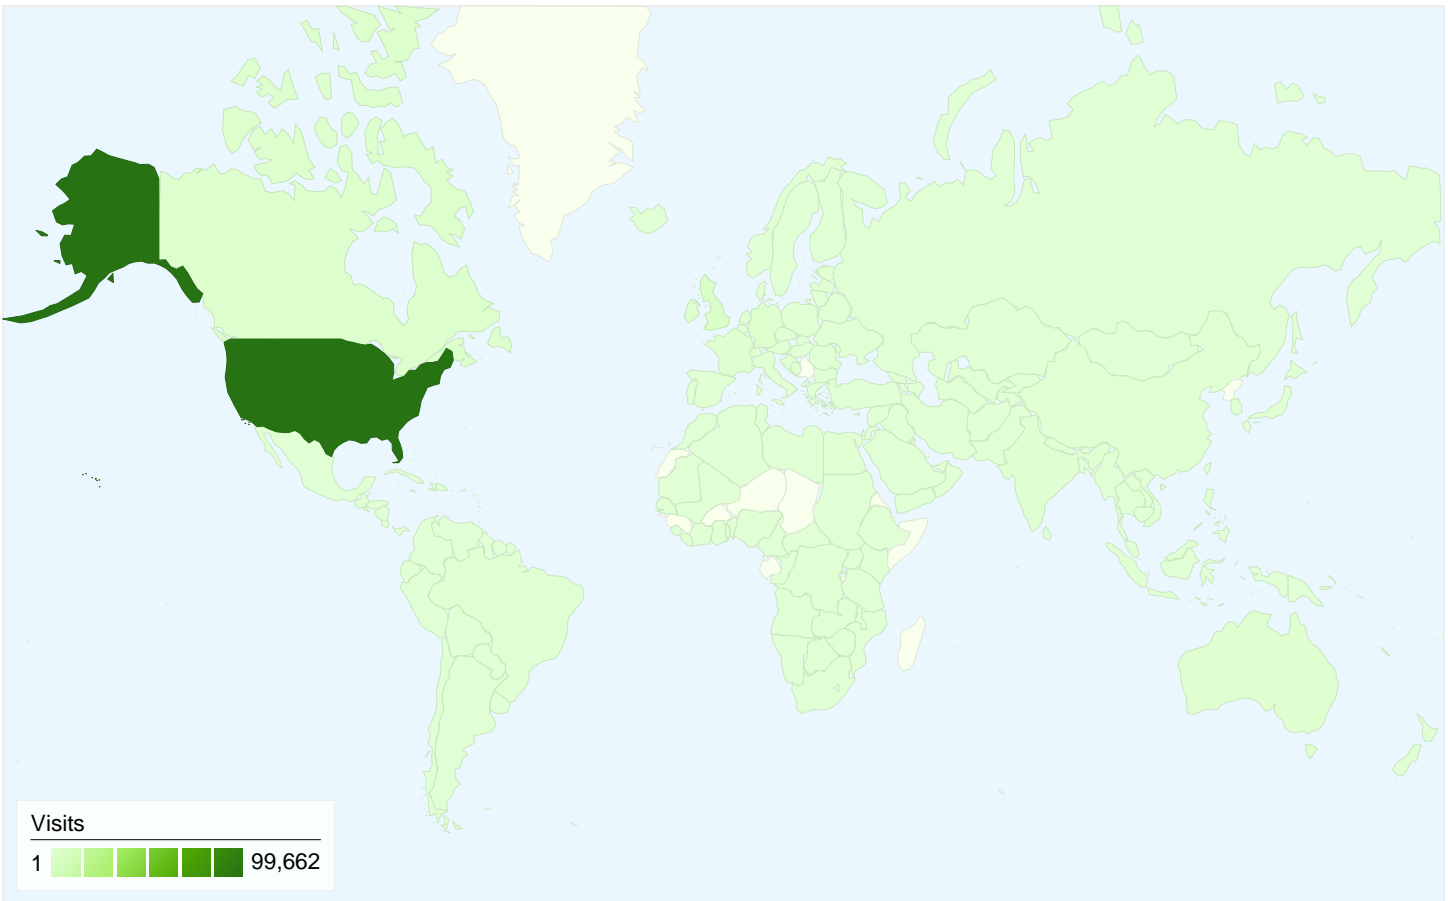

**Visitors**  
**102,707**

**Map Overlay world**

**Traffic Sources Overview**

- **Search Engines**  
72,915.00 (59.92%)
- **Referring Sites**  
29,832.00 (24.51%)
- **Direct Traffic**  
18,945.00 (15.57%)

All traffic sources sent a total of 121,692 visits

-  15.57% Direct Traffic
-  24.51% Referring Sites
-  59.92% Search Engines

- Search Engines  
72,915.00 (59.92%)
- Referring Sites  
29,832.00 (24.51%)
- Direct Traffic  
18,945.00 (15.57%)

## Top Traffic Sources

Sources	Visits	% visits	Keywords	Visits	% visits
google (organic)	59,475	48.87%	slave songs	817	1.12%
(direct) ((none))	18,945	15.57%	slave narratives	431	0.59%
images.google.com (referral)	7,687	6.32%	the souls of black folk	276	0.38%
yahoo (organic)	6,419	5.27%	booker t washington	263	0.36%
en.wikipedia.org (referral)	3,443	2.83%	the souls of black folk summary	258	0.35%

**121,692 visits came from 189 countries/territories**

Site Usage						
Visits	Pages/Visit	Avg. Time on Site	% New Visits	Bounce Rate		
<b>121,692</b> % of Site Total: 100.00%	<b>2.79</b> Site Avg: 2.79 (0.00%)	<b>00:02:03</b> Site Avg: 00:02:03 (0.00%)	<b>80.67%</b> Site Avg: 80.60% (0.08%)	<b>65.98%</b> Site Avg: 65.98% (0.00%)		
Country/Territory	Visits	Pages/Visit	Avg. Time on Site	% New Visits	Bounce Rate	
United States	<b>99,662</b>	2.86	00:02:08	80.26%	64.93%	
United Kingdom	<b>3,833</b>	2.69	00:01:55	75.74%	68.17%	
Canada	<b>2,209</b>	2.72	00:01:39	86.83%	67.59%	
Germany	<b>1,960</b>	3.08	00:02:23	74.85%	56.73%	
Ireland	<b>1,786</b>	1.10	00:00:06	99.38%	97.42%	
Australia	<b>980</b>	1.98	00:01:04	87.24%	73.57%	
France	<b>888</b>	2.40	00:01:14	80.07%	71.17%	
India	<b>575</b>	1.84	00:00:48	90.78%	73.91%	
China	<b>469</b>	1.95	00:01:31	81.02%	74.20%	