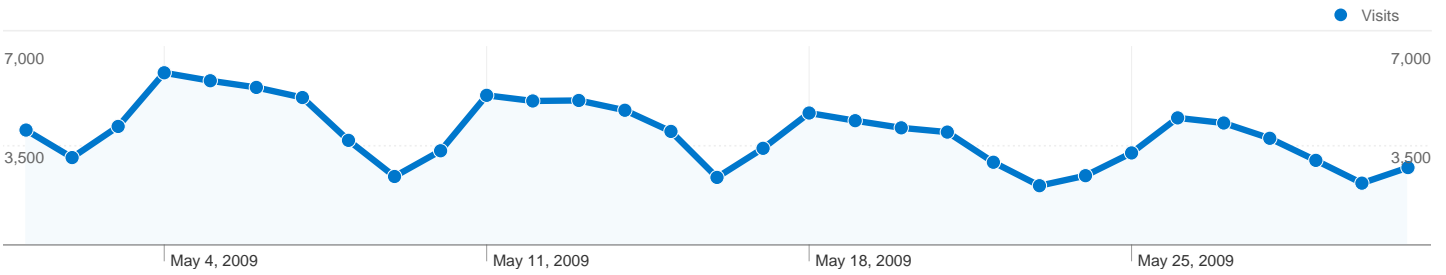

**Site Usage**

**121,692** Visits

**65.98%** Bounce Rate

**339,030** Pageviews

**00:02:03** Avg. Time on Site

**2.79** Pages/Visit

**80.60%** % New Visits

**Visitors Overview**

## 102,707 people visited this site

121,692 Visits

102,707 Absolute Unique Visitors

339,030 Pageviews

2.79 Average Pageviews

00:02:03 Time on Site

65.98% Bounce Rate

80.60% New Visits

All traffic sources sent a total of 121,692 visits

-  15.57% Direct Traffic
-  24.51% Referring Sites
-  59.92% Search Engines

- Search Engines  
72,915.00 (59.92%)
- Referring Sites  
29,832.00 (24.51%)
- Direct Traffic  
18,945.00 (15.57%)