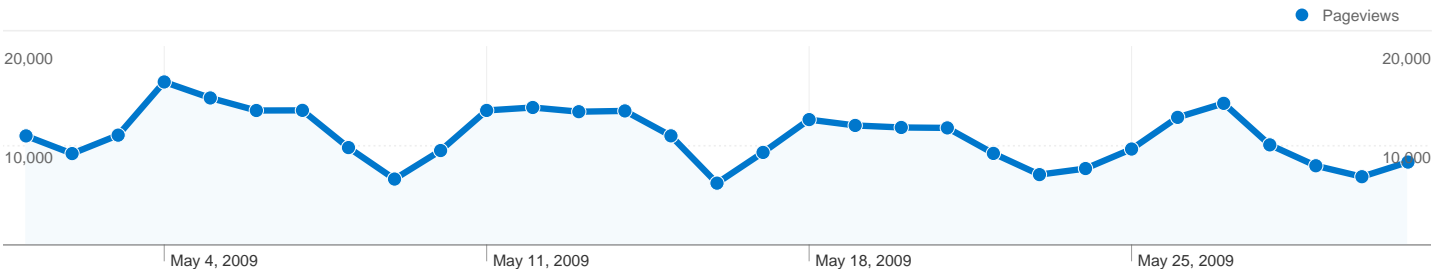

Pages on this site were viewed a total of 339,030 times

339,030 Pageviews

243,763 Unique Views

65.98% Bounce Rate

Top Content

Pages	Pageviews	% Pageviews
/browse/collections.html	4,792	1.41%
/csr/index.html/search	4,618	1.36%
/neh/texts.html	3,130	0.92%
/browse/subject/	2,847	0.84%
/neh/	2,488	0.73%