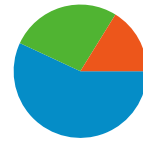

- **Search Engines**
  48,789.00 (56.93%)
- **Referring Sites**
  23,047.00 (26.89%)
- **Direct Traffic**
  13,862.00 (16.18%)

Top Traffic Sources

Sources	Visits	% visits
google (organic)	38,632	45.08%
(direct) ((none))	13,862	16.18%
yahoo (organic)	5,161	6.02%
images.google.com (referral)	4,844	5.65%
bing (organic)	2,803	3.27%

Keywords	Visits	% visits
slave narratives	312	0.64%
slave songs	287	0.59%
the souls of black folk summary	181	0.37%
mary norcott bryan	138	0.28%
the souls of black folk	122	0.25%