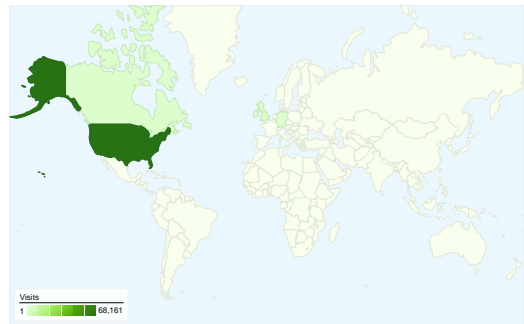

Site Usage

85,698 Visits

65.59% Bounce Rate

269,470 Pageviews

00:02:17 Avg. Time on Site

3.14 Pages/Visit

78.36% % New Visits

Visitors Overview

Visitors
70,916

Map Overlay world

Traffic Sources Overview

- **Search Engines**
48,789.00 (56.93%)
- **Referring Sites**
23,047.00 (26.89%)
- **Direct Traffic**
13,862.00 (16.18%)

Content Overview

Pages	Pageviews	% Pageviews
/browse/collections.html	3,872	1.44%
/csr/index.html/search	3,766	1.40%
/browse/subject/	2,299	0.85%
/neh/texts.html	1,884	0.70%
/neh/	1,637	0.61%

All traffic sources sent a total of 85,698 visits

-  **16.18%** Direct Traffic
-  **26.89%** Referring Sites
-  **56.93%** Search Engines

- **Search Engines**
48,789.00 (56.93%)
- **Referring Sites**
23,047.00 (26.89%)
- **Direct Traffic**
13,862.00 (16.18%)

Site Usage

Country/Territory	Visits	Pages/Visit	Avg. Time on Site	% New Visits	Bounce Rate
Visits 85,698 % of Site Total: 100.00%	Pages/Visit 3.14 Site Avg: 3.14 (0.00%)	Avg. Time on Site 00:02:17 Site Avg: 00:02:17 (0.00%)	% New Visits 78.45% Site Avg: 78.36% (0.11%)	Bounce Rate 65.59% Site Avg: 65.59% (0.00%)	
United States	68,161	3.33	00:02:28	76.81%	63.95%
United Kingdom	2,961	3.26	00:02:08	80.61%	68.86%
Canada	1,743	2.30	00:01:24	84.57%	67.30%
Germany	1,483	2.86	00:01:55	80.45%	60.82%
Ireland	1,432	1.07	00:00:05	98.81%	97.42%
Australia	736	2.04	00:00:59	90.90%	78.12%
India	690	1.61	00:00:45	94.64%	80.29%
Philippines	567	1.37	00:00:45	96.30%	82.72%
France	554	2.84	00:01:41	80.87%	67.87%