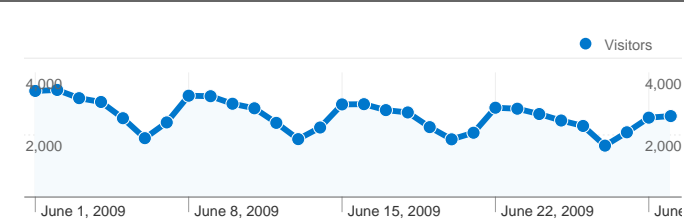

Site Usage

85,698 Visits

65.59% Bounce Rate

269,470 Pageviews

00:02:17 Avg. Time on Site

3.14 Pages/Visit

78.36% % New Visits

Visitors Overview

70,916 people visited this site

85,698 Visits

70,916 Absolute Unique Visitors

269,470 Pageviews

3.14 Average Pageviews

00:02:17 Time on Site

65.59% Bounce Rate

78.36% New Visits

Site Usage

Country/Territory	Visits	Pages/Visit	Avg. Time on Site	% New Visits	Bounce Rate
Visits 85,698 % of Site Total: 100.00%	Pages/Visit 3.14 Site Avg: 3.14 (0.00%)	Avg. Time on Site 00:02:17 Site Avg: 00:02:17 (0.00%)	% New Visits 78.45% Site Avg: 78.36% (0.11%)	Bounce Rate 65.59% Site Avg: 65.59% (0.00%)	
United States	68,161	3.33	00:02:28	76.81%	63.95%
United Kingdom	2,961	3.26	00:02:08	80.61%	68.86%
Canada	1,743	2.30	00:01:24	84.57%	67.30%
Germany	1,483	2.86	00:01:55	80.45%	60.82%
Ireland	1,432	1.07	00:00:05	98.81%	97.42%
Australia	736	2.04	00:00:59	90.90%	78.12%
India	690	1.61	00:00:45	94.64%	80.29%
Philippines	567	1.37	00:00:45	96.30%	82.72%
France	554	2.84	00:01:41	80.87%	67.87%

Poland	335	2.47	00:01:59	73.73%	71.64%
					1 - 10 of 185

Pages on this site were viewed a total of 269,470 times

269,470 Pageviews

189,436 Unique Views

65.59% Bounce Rate

Top Content

Pages	Pageviews	% Pageviews
/browse/collections.html	3,872	1.44%
/csr/index.html/search	3,766	1.40%
/browse/subject/	2,299	0.85%
/neh/texts.html	1,884	0.70%
/neh/	1,637	0.61%