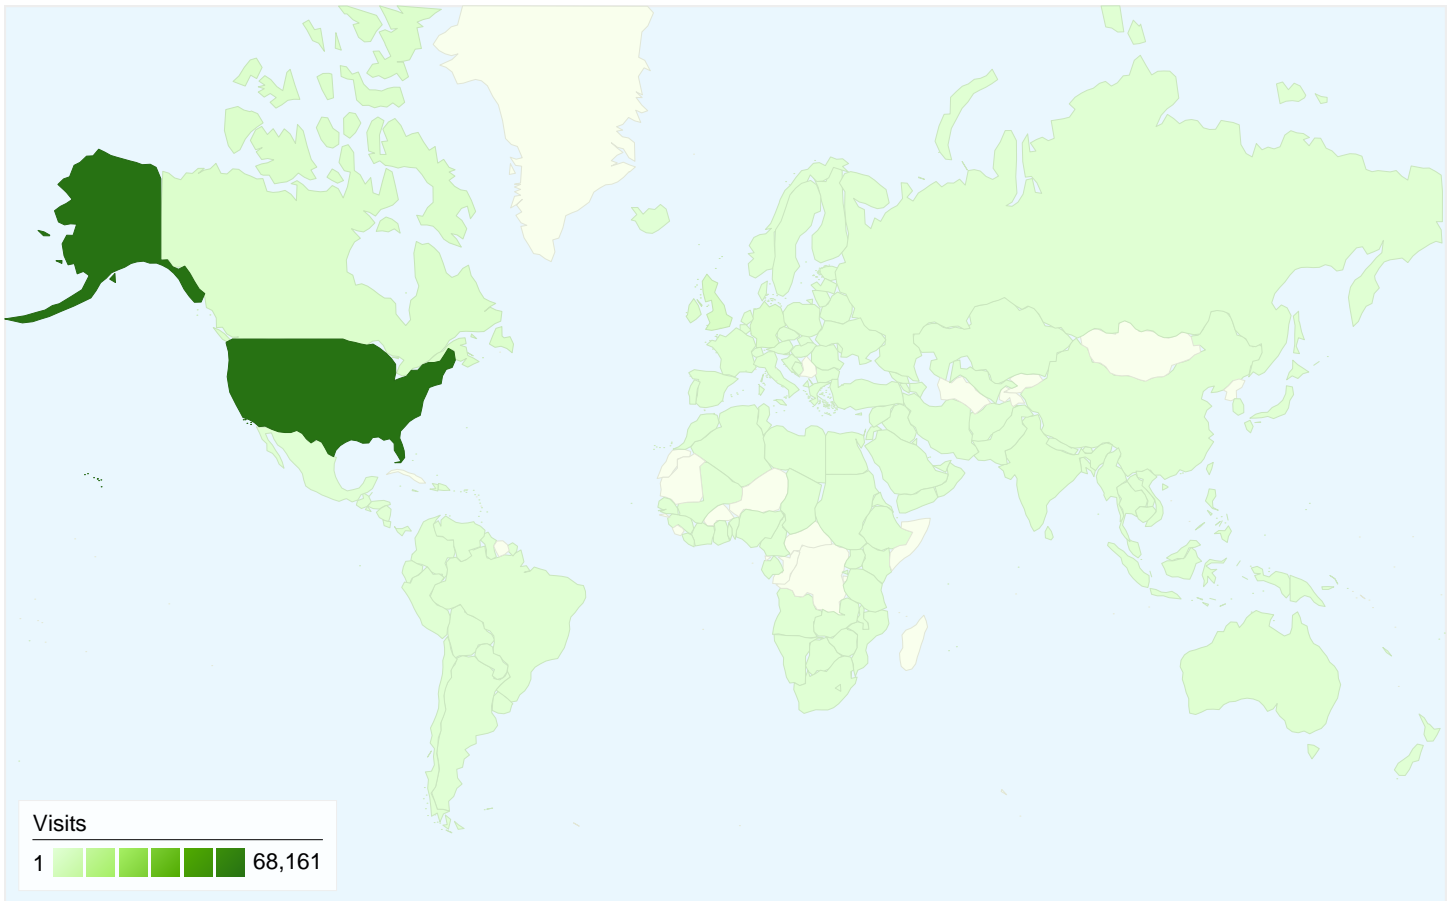

85,698 visits came from 185 countries/territories

Site Usage

Country/Territory	Visits	Pages/Visit	Avg. Time on Site	% New Visits	Bounce Rate
Visits 85,698 % of Site Total: 100.00%	Pages/Visit 3.14 Site Avg: 3.14 (0.00%)	Avg. Time on Site 00:02:17 Site Avg: 00:02:17 (0.00%)	% New Visits 78.45% Site Avg: 78.36% (0.11%)	Bounce Rate 65.59% Site Avg: 65.59% (0.00%)	
United States	68,161	3.33	00:02:28	76.81%	63.95%
United Kingdom	2,961	3.26	00:02:08	80.61%	68.86%
Canada	1,743	2.30	00:01:24	84.57%	67.30%
Germany	1,483	2.86	00:01:55	80.45%	60.82%
Ireland	1,432	1.07	00:00:05	98.81%	97.42%
Australia	736	2.04	00:00:59	90.90%	78.12%
India	690	1.61	00:00:45	94.64%	80.29%
Philippines	567	1.37	00:00:45	96.30%	82.72%
France	554	2.84	00:01:41	80.87%	67.87%