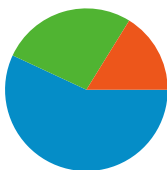

Traffic Sources Overview

- **Search Engines**
  48,789.00 (56.93%)
- **Referring Sites**
  23,047.00 (26.89%)
- **Direct Traffic**
  13,862.00 (16.18%)

Content Overview

Pages	Pageviews	% Pageviews
/browse/collections.html	3,872	1.44%
/csr/index.html/search	3,766	1.40%
/browse/subject/	2,299	0.85%
/neh/texts.html	1,884	0.70%
/neh/	1,637	0.61%