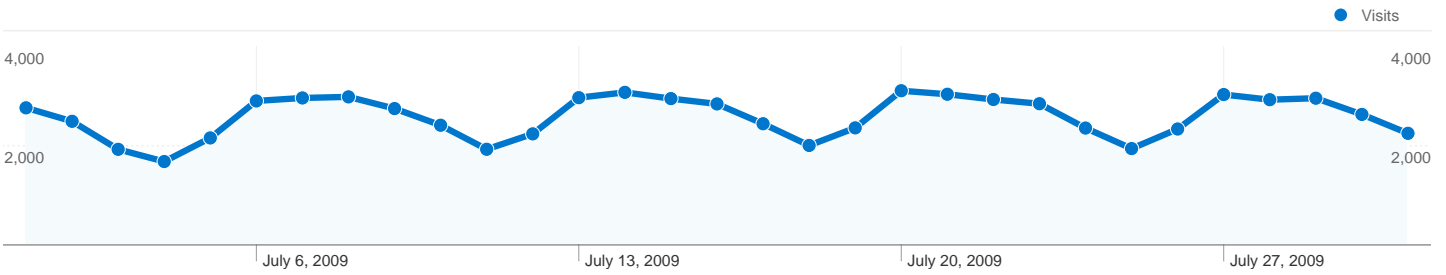

**Site Usage**

**80,238** Visits

**65.53%** Bounce Rate

**261,113** Pageviews

**00:02:22** Avg. Time on Site

**3.25** Pages/Visit

**77.39%** % New Visits

**Visitors Overview**

## 65,856 people visited this site

 **80,238** Visits

 **65,856** Absolute Unique Visitors

 **261,113** Pageviews

 **3.25** Average Pageviews

 **00:02:22** Time on Site

 **65.53%** Bounce Rate

 **77.39%** New Visits

**All traffic sources sent a total of 80,238 visits**

-  **15.73%** Direct Traffic
-  **26.33%** Referring Sites
-  **57.95%** Search Engines

- **Search Engines**  
46,494.00 (57.95%)
- **Referring Sites**  
21,124.00 (26.33%)
- **Direct Traffic**  
12,620.00 (15.73%)