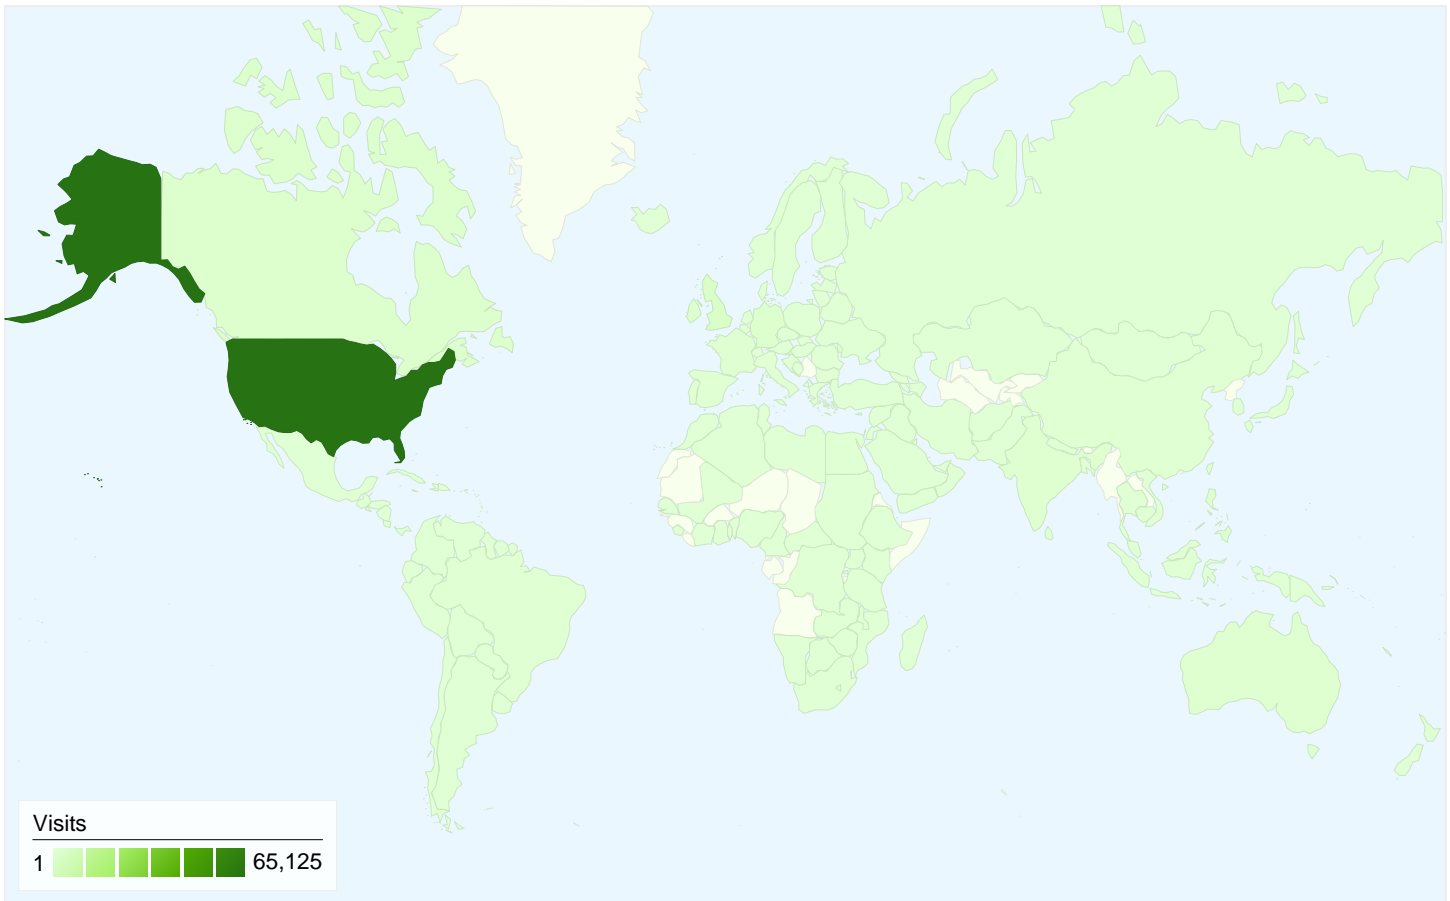

**Visitors**  
**65,856**

**Map Overlay world**

**Traffic Sources Overview**

- **Search Engines**  
46,494.00 (57.95%)
- **Referring Sites**  
21,124.00 (26.33%)
- **Direct Traffic**  
12,620.00 (15.73%)

**All traffic sources sent a total of 80,238 visits**

-  **15.73%** Direct Traffic
-  **26.33%** Referring Sites
-  **57.95%** Search Engines

- **Search Engines**  
46,494.00 (57.95%)
- **Referring Sites**  
21,124.00 (26.33%)
- **Direct Traffic**  
12,620.00 (15.73%)

## Top Traffic Sources

Sources	Visits	% visits
google (organic)	34,919	43.52%
(direct) ((none))	12,620	15.73%
yahoo (organic)	5,127	6.39%
images.google.com (referral)	4,252	5.30%
bing (organic)	4,098	5.11%

Keywords	Visits	% visits
slave songs	279	0.60%
slave narratives	271	0.58%
thomas a. ashby	203	0.44%
the souls of black folk summary	182	0.39%
david walker's appeal	123	0.26%

**80,238 visits came from 177 countries/territories**