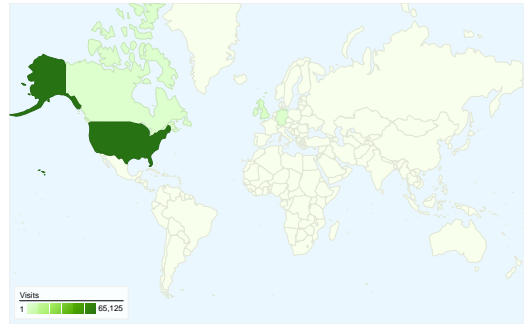

**Site Usage**

**80,238** Visits

**65.53%** Bounce Rate

**261,113** Pageviews

**00:02:22** Avg. Time on Site

**3.25** Pages/Visit

**77.39%** % New Visits

**Visitors Overview**

**Visitors**  
**65,856**

**Map Overlay world**

**Traffic Sources Overview**

- **Search Engines**  
46,494.00 (57.95%)
- **Referring Sites**  
21,124.00 (26.33%)
- **Direct Traffic**  
12,620.00 (15.73%)

**All traffic sources sent a total of 80,238 visits**

-  **15.73%** Direct Traffic
-  **26.33%** Referring Sites
-  **57.95%** Search Engines

- **Search Engines**  
46,494.00 (57.95%)
- **Referring Sites**  
21,124.00 (26.33%)
- **Direct Traffic**  
12,620.00 (15.73%)

## Top Traffic Sources

Sources	Visits	% visits
google (organic)	34,919	43.52%
(direct) ((none))	12,620	15.73%
yahoo (organic)	5,127	6.39%
images.google.com (referral)	4,252	5.30%
bing (organic)	4,098	5.11%