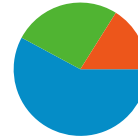

- **Search Engines**
  47,634.00 (57.85%)
- **Referring Sites**
  21,487.00 (26.09%)
- **Direct Traffic**
  13,221.00 (16.06%)
- **Other**
  3 (> 0.00%)

Top Traffic Sources

Sources	Visits	% visits	Keywords	Visits	% visits
google (organic)	36,423	44.23%	paul jennings	322	0.68%
(direct) ((none))	13,221	16.06%	slave songs	308	0.65%
yahoo (organic)	5,060	6.14%	slave narratives	288	0.60%
images.google.com (referral)	4,412	5.36%	david walker's appeal	132	0.28%
bing (organic)	3,796	4.61%	olaudah equiano summary	129	0.27%