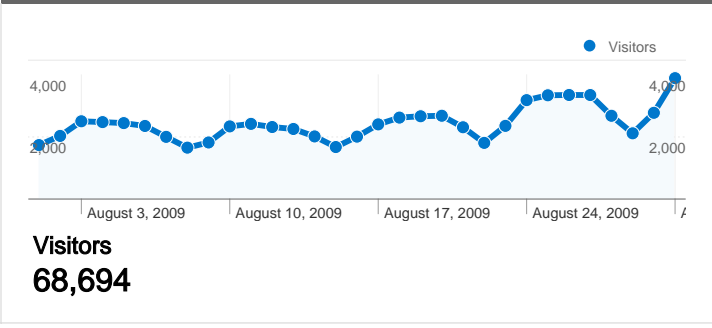

Site Usage

 82,345 Visits	 65.59% Bounce Rate
 267,612 Pageviews	 00:02:19 Avg. Time on Site
 3.25 Pages/Visit	 78.60% % New Visits

Visitors Overview

Map Overlay world

Traffic Sources Overview

Content Overview

 **82,345** Visits

 **68,694** Absolute Unique Visitors

 **267,612** Pageviews

 **3.25** Average Pageviews

 **00:02:19** Time on Site

 **65.59%** Bounce Rate

 **78.60%** New Visits

Technical Profile

Top Traffic Sources

Sources	Visits	% visits	Keywords	Visits	% visits
google (organic)	36,423	44.23%	paul jennings	322	0.68%
(direct) ((none))	13,221	16.06%	slave songs	308	0.65%
yahoo (organic)	5,060	6.14%	slave narratives	288	0.60%
images.google.com (referral)	4,412	5.36%	david walker's appeal	132	0.28%
bing (organic)	3,796	4.61%	olaudah equiano summary	129	0.27%

82,345 visits came from 178 countries/territories

Site Usage

Country/Territory	Visits	Pages/Visit	Avg. Time on Site	% New Visits	Bounce Rate
Visits 82,345 % of Site Total: 100.00%	Pages/Visit 3.25 Site Avg: 3.25 (0.00%)	Avg. Time on Site 00:02:19 Site Avg: 00:02:19 (0.00%)	% New Visits 78.70% Site Avg: 78.60% (0.12%)	Bounce Rate 65.59% Site Avg: 65.59% (0.00%)	
United States	67,349	3.40	00:02:29	77.49%	63.99%
United Kingdom	2,348	3.44	00:02:19	73.30%	68.14%
Canada	1,365	2.79	00:01:38	80.37%	68.35%
Philippines	1,141	1.45	00:00:44	96.32%	84.31%
Germany	1,100	2.78	00:01:36	76.82%	66.27%
Ireland	1,005	1.08	00:00:06	99.30%	97.41%
Australia	925	2.45	00:01:37	87.68%	69.19%
India	702	1.78	00:00:59	90.60%	72.79%
France	501	3.10	00:01:46	84.23%	70.46%