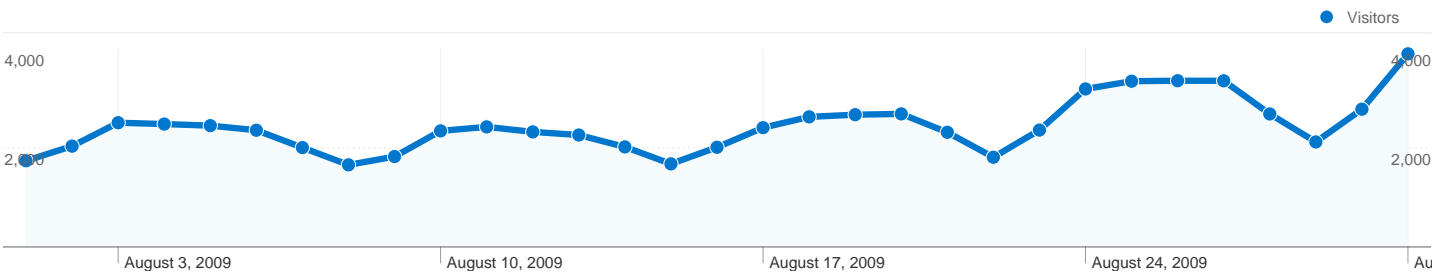

68,694 people visited this site

82,345 Visits

68,694 Absolute Unique Visitors

267,612 Pageviews

3.25 Average Pageviews

00:02:19 Time on Site

65.59% Bounce Rate

78.60% New Visits

Technical Profile

Browser	Visits	% visits	Connection Speed	Visits	% visits
Internet Explorer	49,025	59.54%	Cable	28,869	35.06%
Firefox	22,023	26.74%	DSL	21,253	25.81%
Safari	6,046	7.34%	Unknown	17,629	21.41%
Mozilla	2,400	2.91%	T1	11,421	13.87%
Chrome	1,765	2.14%	Dialup	2,205	2.68%