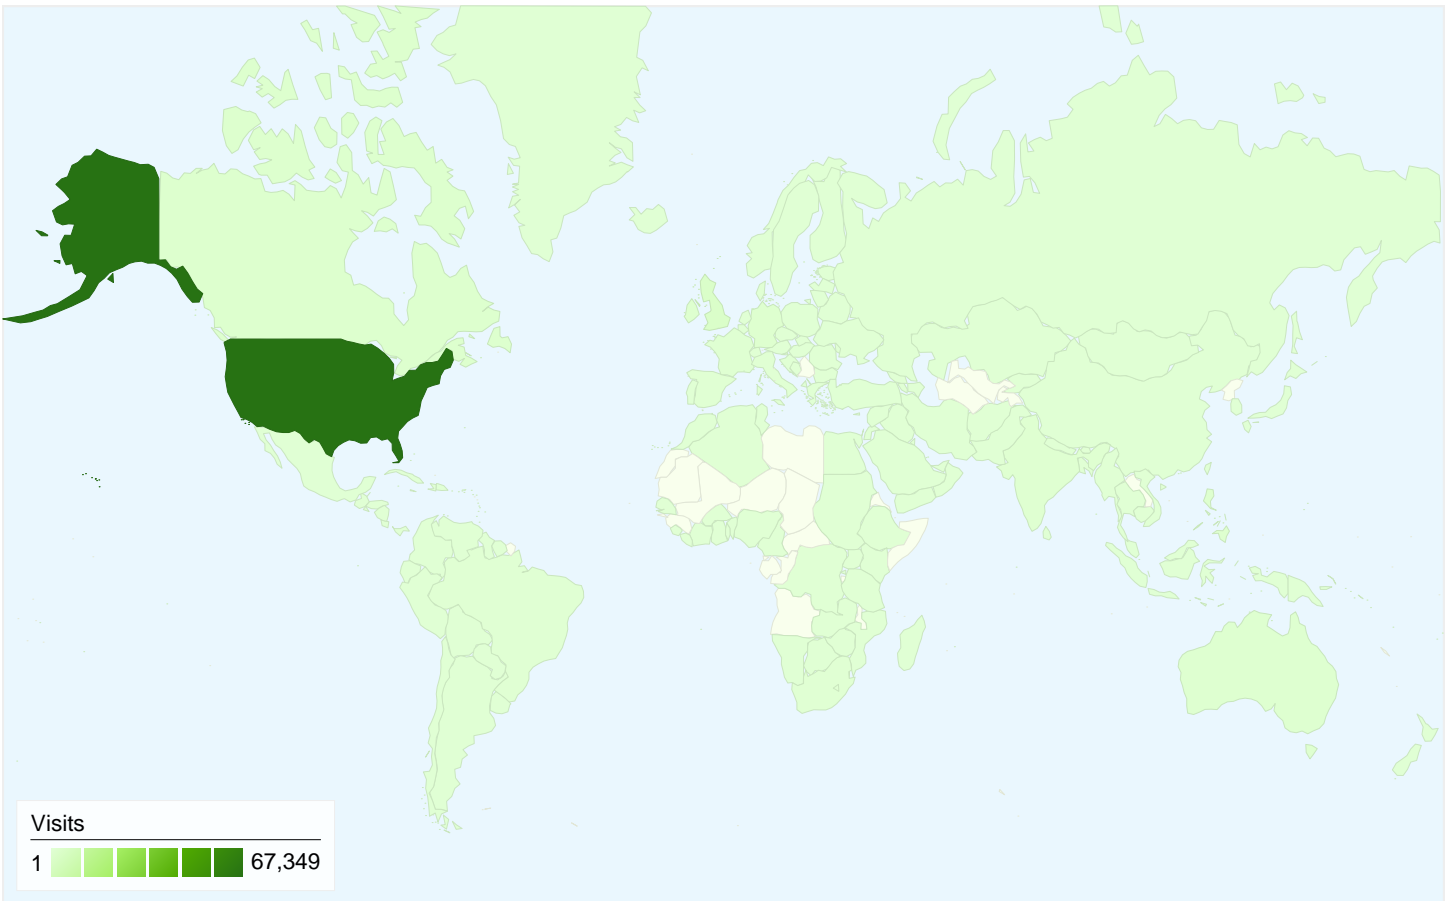

Site Usage

 82,345 Visits	 65.59% Bounce Rate
 267,612 Pageviews	 00:02:19 Avg. Time on Site
 3.25 Pages/Visit	 78.60% % New Visits

Visitors Overview

Map Overlay world

Traffic Sources Overview

Content Overview

All traffic sources sent a total of 82,345 visits

-  16.06% Direct Traffic
-  26.09% Referring Sites
-  57.85% Search Engines

- **Search Engines**
47,634.00 (57.85%)
- **Referring Sites**
21,487.00 (26.09%)
- **Direct Traffic**
13,221.00 (16.06%)
- **Other**
3 (> 0.00%)

Top Traffic Sources

Sources	Visits	% visits	Keywords	Visits	% visits
google (organic)	36,423	44.23%	paul jennings	322	0.68%
(direct) ((none))	13,221	16.06%	slave songs	308	0.65%
yahoo (organic)	5,060	6.14%	slave narratives	288	0.60%
images.google.com (referral)	4,412	5.36%	david walker's appeal	132	0.28%
bing (organic)	3,796	4.61%	olaudah equiano summary	129	0.27%

82,345 visits came from 178 countries/territories

Site Usage

Country/Territory	Visits	Pages/Visit	Avg. Time on Site	% New Visits	Bounce Rate
Visits 82,345 % of Site Total: 100.00%	Pages/Visit 3.25 Site Avg: 3.25 (0.00%)	Avg. Time on Site 00:02:19 Site Avg: 00:02:19 (0.00%)	% New Visits 78.70% Site Avg: 78.60% (0.12%)	Bounce Rate 65.59% Site Avg: 65.59% (0.00%)	
United States	67,349	3.40	00:02:29	77.49%	63.99%
United Kingdom	2,348	3.44	00:02:19	73.30%	68.14%
Canada	1,365	2.79	00:01:38	80.37%	68.35%
Philippines	1,141	1.45	00:00:44	96.32%	84.31%
Germany	1,100	2.78	00:01:36	76.82%	66.27%
Ireland	1,005	1.08	00:00:06	99.30%	97.41%
Australia	925	2.45	00:01:37	87.68%	69.19%
India	702	1.78	00:00:59	90.60%	72.79%
France	501	3.10	00:01:46	84.23%	70.46%