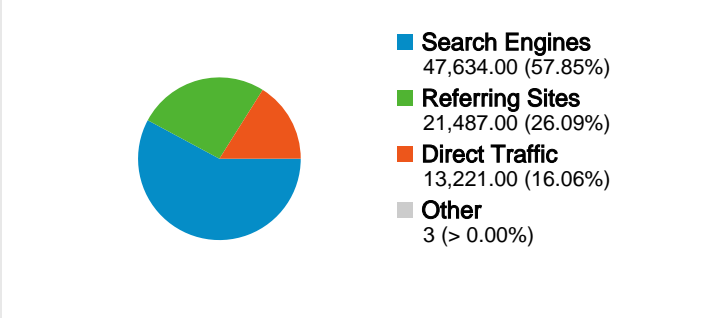

Site Usage

 82,345 Visits	 65.59% Bounce Rate
 267,612 Pageviews	 00:02:19 Avg. Time on Site
 3.25 Pages/Visit	 78.60% % New Visits

Visitors Overview

Map Overlay world

Traffic Sources Overview

Content Overview

All traffic sources sent a total of 82,345 visits

-  16.06% Direct Traffic
-  26.09% Referring Sites
-  57.85% Search Engines

- **Search Engines**
47,634.00 (57.85%)
- **Referring Sites**
21,487.00 (26.09%)
- **Direct Traffic**
13,221.00 (16.06%)
- **Other**
3 (> 0.00%)

Top Traffic Sources

Sources	Visits	% visits	Keywords	Visits	% visits
google (organic)	36,423	44.23%	paul jennings	322	0.68%
(direct) ((none))	13,221	16.06%	slave songs	308	0.65%
yahoo (organic)	5,060	6.14%	slave narratives	288	0.60%
images.google.com (referral)	4,412	5.36%	david walker's appeal	132	0.28%
bing (organic)	3,796	4.61%	olaudah equiano summary	129	0.27%

82,345 visits came from 178 countries/territories

Site Usage

Country/Territory	Visits	Pages/Visit	Avg. Time on Site	% New Visits	Bounce Rate
Visits 82,345 % of Site Total: 100.00%	Pages/Visit 3.25 Site Avg: 3.25 (0.00%)	Avg. Time on Site 00:02:19 Site Avg: 00:02:19 (0.00%)	% New Visits 78.70% Site Avg: 78.60% (0.12%)	Bounce Rate 65.59% Site Avg: 65.59% (0.00%)	
United States	67,349	3.40	00:02:29	77.49%	63.99%
United Kingdom	2,348	3.44	00:02:19	73.30%	68.14%
Canada	1,365	2.79	00:01:38	80.37%	68.35%
Philippines	1,141	1.45	00:00:44	96.32%	84.31%
Germany	1,100	2.78	00:01:36	76.82%	66.27%
Ireland	1,005	1.08	00:00:06	99.30%	97.41%
Australia	925	2.45	00:01:37	87.68%	69.19%
India	702	1.78	00:00:59	90.60%	72.79%
France	501	3.10	00:01:46	84.23%	70.46%