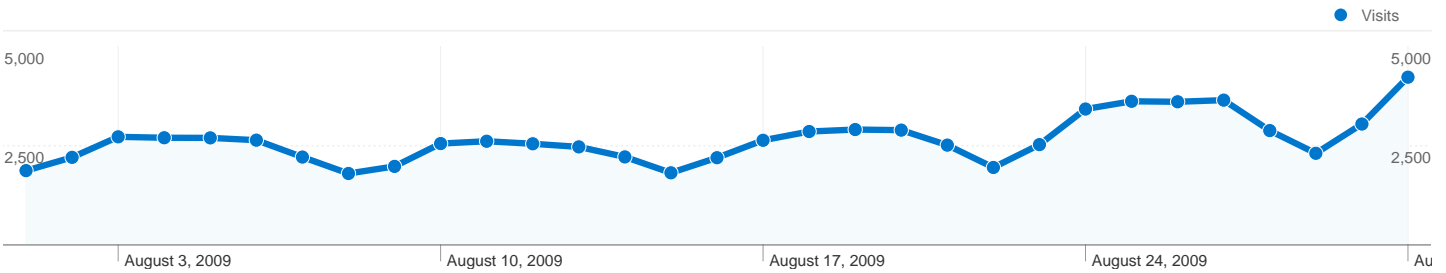

All traffic sources sent a total of 82,345 visits

- 16.06% Direct Traffic
- 26.09% Referring Sites
- 57.85% Search Engines

- **Search Engines**
  47,634.00 (57.85%)
- **Referring Sites**
  21,487.00 (26.09%)
- **Direct Traffic**
  13,221.00 (16.06%)
- **Other**
  3 (> 0.00%)

Top Traffic Sources

Sources	Visits	% visits	Keywords	Visits	% visits
google (organic)	36,423	44.23%	paul jennings	322	0.68%
(direct) ((none))	13,221	16.06%	slave songs	308	0.65%
yahoo (organic)	5,060	6.14%	slave narratives	288	0.60%
images.google.com (referral)	4,412	5.36%	david walker's appeal	132	0.28%
bing (organic)	3,796	4.61%	olaudah equiano summary	129	0.27%