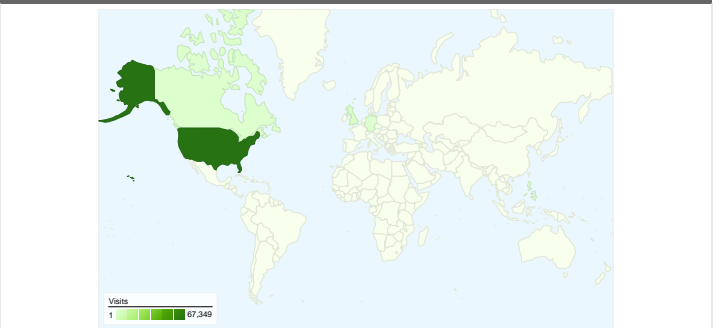

Site Usage

 82,345 Visits	 65.59% Bounce Rate
 267,612 Pageviews	 00:02:19 Avg. Time on Site
 3.25 Pages/Visit	 78.60% % New Visits

Visitors Overview

Map Overlay world

Traffic Sources Overview

Content Overview

All traffic sources sent a total of 82,345 visits

-  16.06% Direct Traffic
-  26.09% Referring Sites
-  57.85% Search Engines

- **Search Engines**
47,634.00 (57.85%)
- **Referring Sites**
21,487.00 (26.09%)
- **Direct Traffic**
13,221.00 (16.06%)
- **Other**
3 (> 0.00%)

Top Traffic Sources

Sources	Visits	% visits	Keywords	Visits	% visits
google (organic)	36,423	44.23%	paul jennings	322	0.68%
(direct) ((none))	13,221	16.06%	slave songs	308	0.65%
yahoo (organic)	5,060	6.14%	slave narratives	288	0.60%
images.google.com (referral)	4,412	5.36%	david walker's appeal	132	0.28%
bing (organic)	3,796	4.61%	olaudah equiano summary	129	0.27%

82,345 visits came from 178 countries/territories

Site Usage

Country/Territory	Visits	Pages/Visit	Avg. Time on Site	% New Visits	Bounce Rate
Visits 82,345 % of Site Total: 100.00%	Pages/Visit 3.25 Site Avg: 3.25 (0.00%)	Avg. Time on Site 00:02:19 Site Avg: 00:02:19 (0.00%)	% New Visits 78.70% Site Avg: 78.60% (0.12%)	Bounce Rate 65.59% Site Avg: 65.59% (0.00%)	
United States	67,349	3.40	00:02:29	77.49%	63.99%
United Kingdom	2,348	3.44	00:02:19	73.30%	68.14%
Canada	1,365	2.79	00:01:38	80.37%	68.35%
Philippines	1,141	1.45	00:00:44	96.32%	84.31%
Germany	1,100	2.78	00:01:36	76.82%	66.27%
Ireland	1,005	1.08	00:00:06	99.30%	97.41%
Australia	925	2.45	00:01:37	87.68%	69.19%
India	702	1.78	00:00:59	90.60%	72.79%
France	501	3.10	00:01:46	84.23%	70.46%