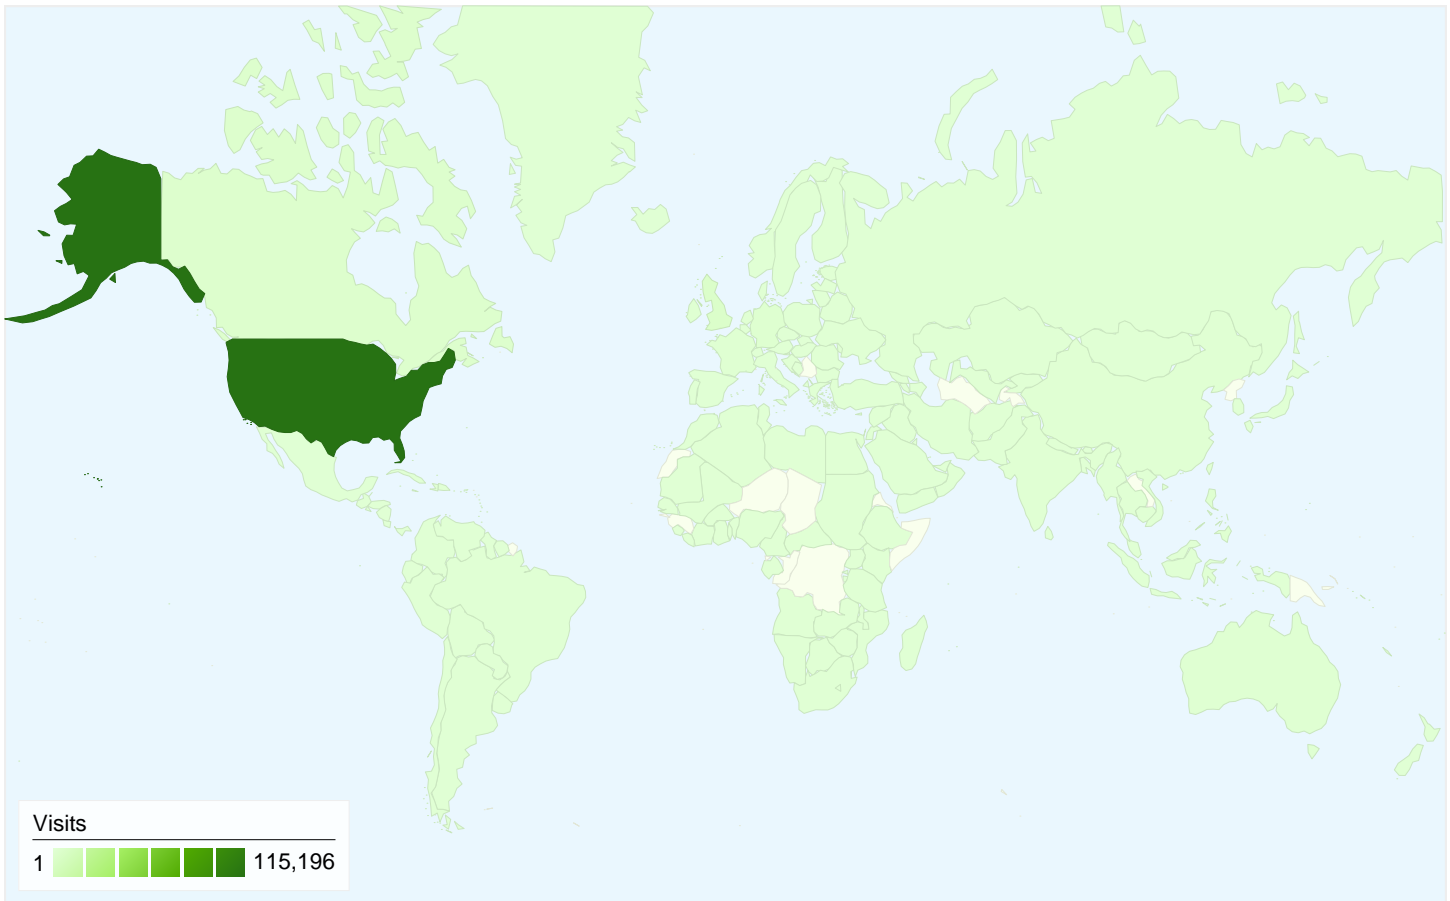

112,553 people visited this site

135,905 Visits

112,553 Absolute Unique Visitors

395,816 Pageviews

2.91 Average Pageviews

00:02:08 Time on Site

64.84% Bounce Rate

79.22% New Visits

All traffic sources sent a total of 135,905 visits

17.34% Direct Traffic

24.64% Referring Sites

58.01% Search Engines

- Search Engines
78,845.00 (58.01%)
- Referring Sites
33,493.00 (24.64%)
- Direct Traffic
23,567.00 (17.34%)

Top Traffic Sources

Sources	Visits	% visits	Keywords	Visits	% visits
google (organic)	64,630	47.56%	olaudah equiano summary	820	1.04%
(direct) ((none))	23,567	17.34%	the interesting narrative of the	744	0.94%
images.google.com (referral)	6,738	4.96%	slave songs	666	0.84%
yahoo (organic)	6,446	4.74%	slave narratives	651	0.83%
bing (organic)	4,697	3.46%	the souls of black folk summary	482	0.61%

135,905 visits came from 186 countries/territories

Site Usage						
Visits	Pages/Visit	Avg. Time on Site	% New Visits	Bounce Rate		
135,905 % of Site Total: 100.00%	2.91 Site Avg: 2.91 (0.00%)	00:02:08 Site Avg: 00:02:08 (0.00%)	79.29% Site Avg: 79.22% (0.10%)	64.84% Site Avg: 64.84% (0.00%)		
Country/Territory	Visits	Pages/Visit	Avg. Time on Site	% New Visits	Bounce Rate	
United States	115,196	2.97	00:02:13	78.52%	63.83%	
United Kingdom	3,443	2.77	00:01:59	79.29%	67.70%	
Canada	2,497	2.50	00:01:37	81.58%	67.44%	
Germany	1,563	2.67	00:01:35	78.57%	65.90%	
(not set)	1,329	3.69	00:02:44	76.30%	64.48%	
Philippines	1,035	1.40	00:00:47	96.62%	83.00%	
Ireland	999	1.27	00:00:12	98.60%	95.70%	
Australia	791	2.04	00:01:15	89.00%	74.46%	
France	735	2.71	00:01:50	83.81%	62.18%	