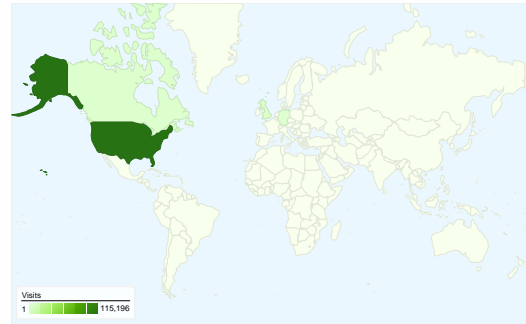

Site Usage

135,905 Visits

64.84% Bounce Rate

395,816 Pageviews

00:02:08 Avg. Time on Site

2.91 Pages/Visit

79.22% % New Visits

Visitors Overview

Visitors
112,553

Map Overlay world

Traffic Sources Overview

- **Search Engines**
78,845.00 (58.01%)
- **Referring Sites**
33,493.00 (24.64%)
- **Direct Traffic**
23,567.00 (17.34%)

Content Overview

Pages	Pageviews	% Pageviews
/browse/collections.html	6,383	1.61%
/neh/equiano1/summary.html	4,337	1.10%
/browse/subject/	3,840	0.97%
/neh/texts.html	3,792	0.96%
/neh/	3,494	0.88%

All traffic sources sent a total of 135,905 visits

17.34% Direct Traffic

24.64% Referring Sites

58.01% Search Engines

- Search Engines
78,845.00 (58.01%)
- Referring Sites
33,493.00 (24.64%)
- Direct Traffic
23,567.00 (17.34%)

135,905 visits came from 186 countries/territories

Site Usage						
Visits	Pages/Visit	Avg. Time on Site	% New Visits	Bounce Rate		
135,905 % of Site Total: 100.00%	2.91 Site Avg: 2.91 (0.00%)	00:02:08 Site Avg: 00:02:08 (0.00%)	79.29% Site Avg: 79.22% (0.10%)	64.84% Site Avg: 64.84% (0.00%)		
Country/Territory	Visits	Pages/Visit	Avg. Time on Site	% New Visits	Bounce Rate	
United States	115,196	2.97	00:02:13	78.52%	63.83%	
United Kingdom	3,443	2.77	00:01:59	79.29%	67.70%	
Canada	2,497	2.50	00:01:37	81.58%	67.44%	
Germany	1,563	2.67	00:01:35	78.57%	65.90%	
(not set)	1,329	3.69	00:02:44	76.30%	64.48%	
Philippines	1,035	1.40	00:00:47	96.62%	83.00%	
Ireland	999	1.27	00:00:12	98.60%	95.70%	
Australia	791	2.04	00:01:15	89.00%	74.46%	
France	735	2.71	00:01:50	83.81%	62.18%	