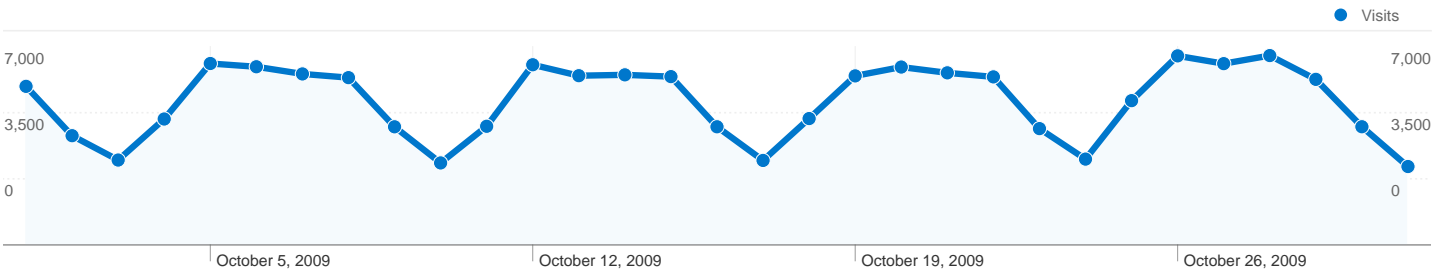

Site Usage

157,671 Visits

65.01% Bounce Rate

466,109 Pageviews

00:02:19 Avg. Time on Site

2.96 Pages/Visit

77.15% % New Visits

Visitors Overview

128,784 people visited this site

157,671 Visits

128,784 Absolute Unique Visitors

466,109 Pageviews

2.96 Average Pageviews

00:02:19 Time on Site

65.01% Bounce Rate

77.15% New Visits

All traffic sources sent a total of 157,671 visits

-  **15.58%** Direct Traffic
-  **24.16%** Referring Sites
-  **60.26%** Search Engines

- **Search Engines**
95,005.00 (60.26%)
- **Referring Sites**
38,098.00 (24.16%)
- **Direct Traffic**
24,568.00 (15.58%)