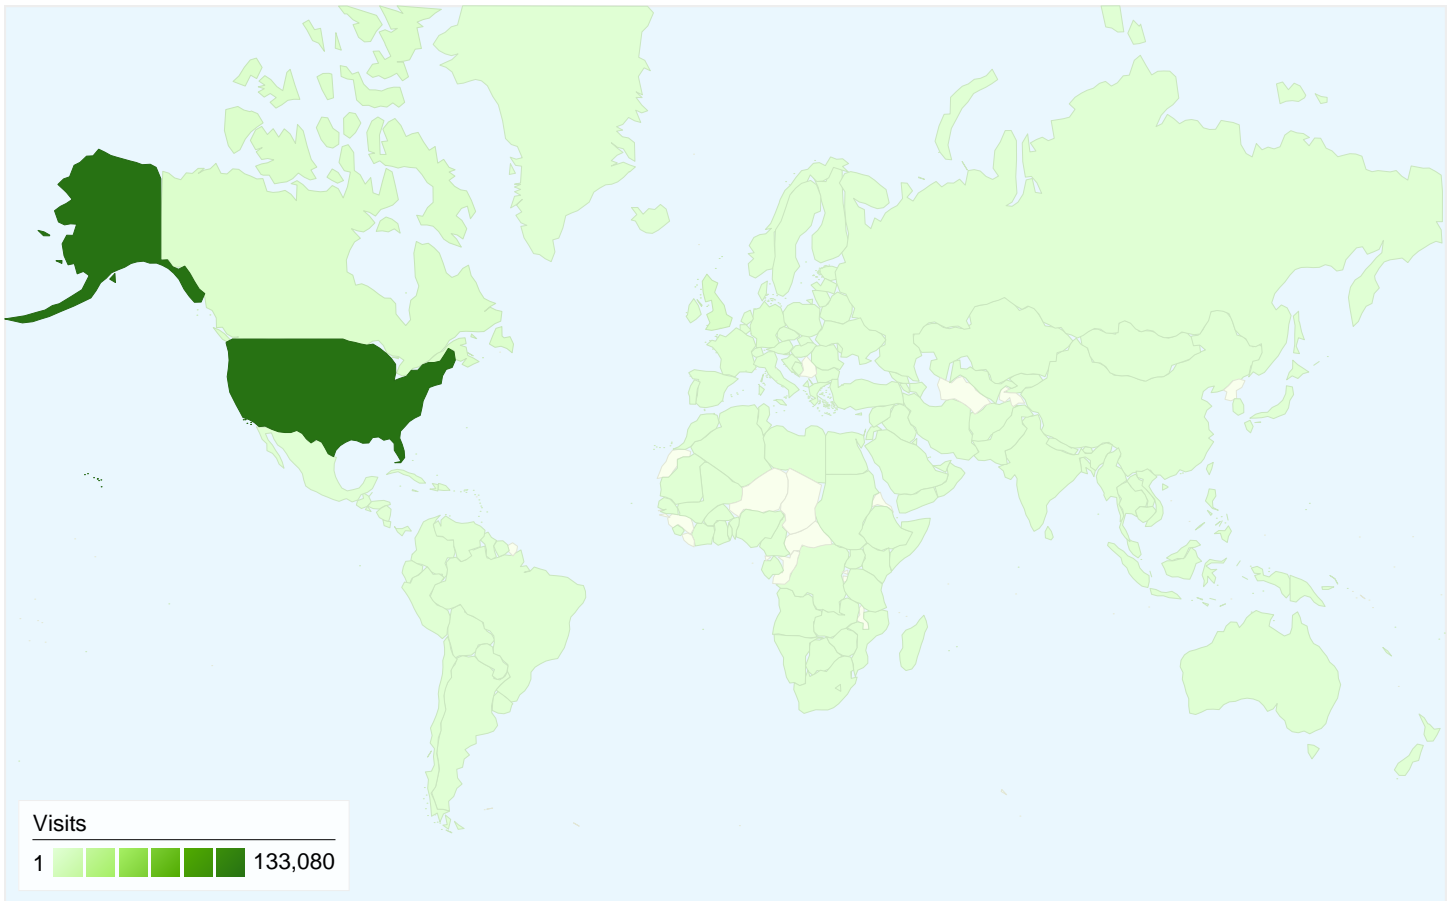

128,784 people visited this site

157,671 Visits

128,784 Absolute Unique Visitors

466,109 Pageviews

2.96 Average Pageviews

00:02:19 Time on Site

65.01% Bounce Rate

77.15% New Visits

All traffic sources sent a total of 157,671 visits

-  **15.58%** Direct Traffic
-  **24.16%** Referring Sites
-  **60.26%** Search Engines

- **Search Engines**
95,005.00 (60.26%)
- **Referring Sites**
38,098.00 (24.16%)
- **Direct Traffic**
24,568.00 (15.58%)

Top Traffic Sources

Sources	Visits	% visits
google (organic)	78,556	49.82%
(direct) ((none))	24,568	15.58%
images.google.com (referral)	7,841	4.97%
yahoo (organic)	6,981	4.43%
bing (organic)	5,870	3.72%

Keywords	Visits	% visits
olaudah equiano summary	896	0.94%
slave narratives	815	0.86%
the interesting narrative of the	732	0.77%
slave songs	582	0.61%
the souls of black folk summary	501	0.53%

157,671 visits came from 189 countries/territories