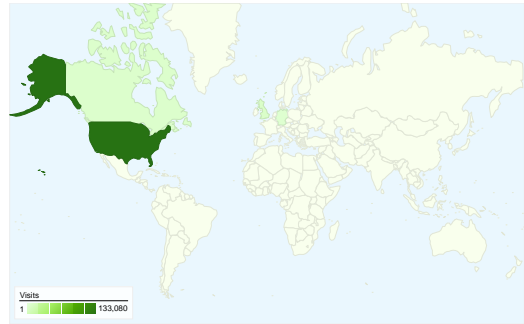

Site Usage

157,671 Visits

65.01% Bounce Rate

466,109 Pageviews

00:02:19 Avg. Time on Site

2.96 Pages/Visit

77.15% % New Visits

Visitors Overview

Visitors
128,784

Map Overlay world

Traffic Sources Overview

- **Search Engines**
95,005.00 (60.26%)
- **Referring Sites**
38,098.00 (24.16%)
- **Direct Traffic**
24,568.00 (15.58%)

Content Overview

Pages	Pageviews	% Pageviews
/browse/collections.html	7,202	1.55%
/neh/texts.html	5,799	1.24%
/csr/index.html/search	5,283	1.13%
/neh/	5,278	1.13%
/neh/equiano1/summary.html	4,628	0.99%

128,784 people visited this site

157,671 Visits

128,784 Absolute Unique Visitors

466,109 Pageviews

2.96 Average Pageviews

00:02:19 Time on Site

65.01% Bounce Rate

77.15% New Visits

All traffic sources sent a total of 157,671 visits

-  **15.58%** Direct Traffic
-  **24.16%** Referring Sites
-  **60.26%** Search Engines

- **Search Engines**
95,005.00 (60.26%)
- **Referring Sites**
38,098.00 (24.16%)
- **Direct Traffic**
24,568.00 (15.58%)