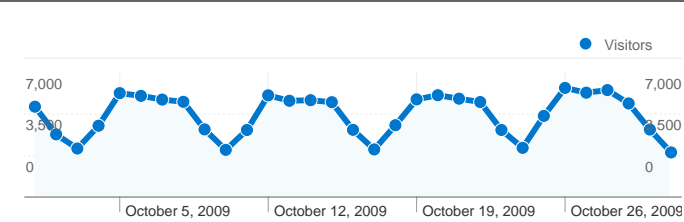

Site Usage

157,671 Visits

65.01% Bounce Rate

466,109 Pageviews

00:02:19 Avg. Time on Site

2.96 Pages/Visit

77.15% % New Visits

Visitors Overview

128,784 people visited this site

157,671 Visits

128,784 Absolute Unique Visitors

466,109 Pageviews

2.96 Average Pageviews

00:02:19 Time on Site

65.01% Bounce Rate

77.15% New Visits

All traffic sources sent a total of 157,671 visits

-  **15.58%** Direct Traffic
-  **24.16%** Referring Sites
-  **60.26%** Search Engines

- **Search Engines**
95,005.00 (60.26%)
- **Referring Sites**
38,098.00 (24.16%)
- **Direct Traffic**
24,568.00 (15.58%)

Site Usage						
Visits	Pages/Visit	Avg. Time on Site	% New Visits	Bounce Rate		
157,671 % of Site Total: 100.00%	2.96 Site Avg: 2.96 (0.00%)	00:02:19 Site Avg: 00:02:19 (0.00%)	77.23% Site Avg: 77.15% (0.09%)	65.01% Site Avg: 65.01% (0.00%)		
Country/Territory	Visits	Pages/Visit	Avg. Time on Site	% New Visits	Bounce Rate	
United States	133,080	3.04	00:02:27	76.32%	64.13%	
United Kingdom	4,647	3.00	00:02:07	77.56%	65.12%	
Canada	3,414	2.49	00:01:43	79.64%	67.31%	
(not set)	1,898	3.59	00:02:34	70.92%	63.96%	
Germany	1,694	2.35	00:01:28	76.74%	67.24%	
Philippines	959	1.47	00:00:52	96.45%	82.17%	
Ireland	941	1.25	00:00:17	97.24%	94.26%	
France	874	2.27	00:01:30	80.78%	66.93%	
Australia	777	2.03	00:01:14	84.04%	74.39%	